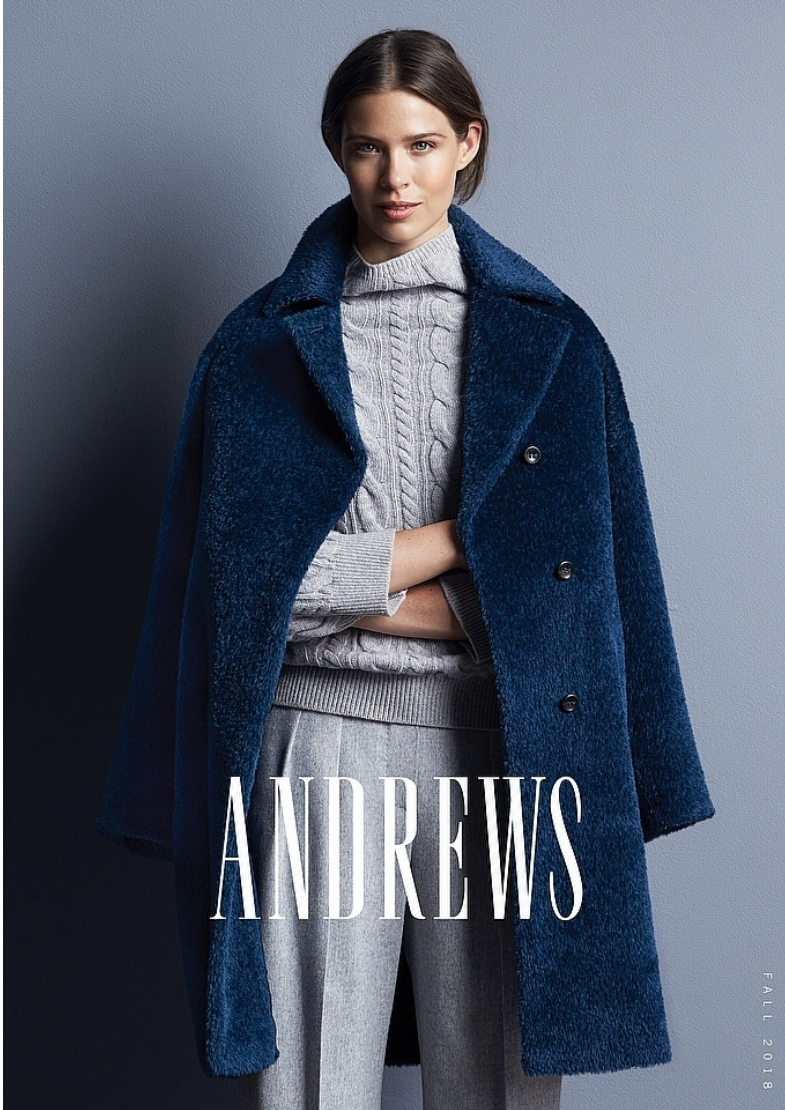

JENICA RATZLAFF

HEIGHT 5' 10" (178CM) BUST 34A WAIST 27" (69CM) HIPS 37" (94.5CM) DRESS 4US
(34EUR) SHOES 8½US HAIR BROWN EYES BLUE