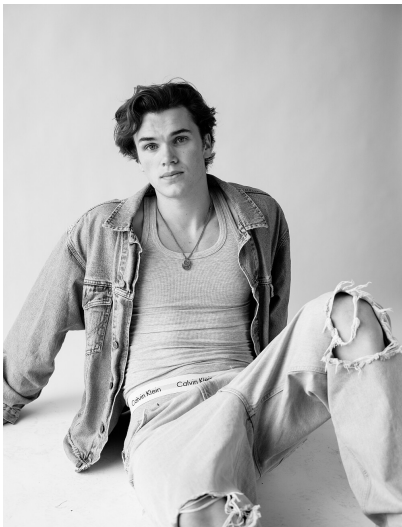

ERIC LALONDE

HEIGHT 6' 1½" (186.5CM) COLLAR 15" SUIT 42" (107CM) WAIST 31" (78.5CM) SLEEVE 33" (83.5CM) INSEAM 32" SHOES 11US
HAIR BROWN EYES BROWN

ERIC LALONDE

HEIGHT 6' 1½" (186.5CM) COLLAR 15" SUIT 42" (107CM) WAIST 31" (78.5CM) SLEEVE 33" (83.5CM) INSEAM 32" SHOES 11US
HAIR BROWN EYES BROWN

ERIC LALONDE

HEIGHT 6' 1½" (186.5CM) COLLAR 15" SUIT 42" (107CM) WAIST 31" (78.5CM) SLEEVE 33" (83.5CM) INSEAM 32" SHOES 11US
HAIR BROWN EYES BROWN