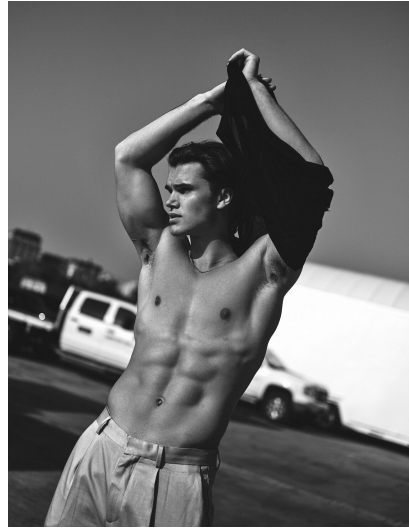

ERIC LALONDE

HEIGHT 6' 1½" (186.5CM) COLLAR 15" SUIT 42" (107CM) WAIST 31" (78.5CM) SLEEVE 33" (83.5CM) INSEAM 32" SHOES 11US
HAIR BROWN EYES BROWN

ERIC LALONDE

HEIGHT 6' 1½" (186.5CM) COLLAR 15" SUIT 42" (107CM) WAIST 31" (78.5CM) SLEEVE 33" (83.5CM) INSEAM 32" SHOES 11US
HAIR BROWN EYES BROWN

ERIC LALONDE

HEIGHT 6' 1½" (186.5CM) COLLAR 15" SUIT 42" (107CM) WAIST 31" (78.5CM) SLEEVE 33" (83.5CM) INSEAM 32" SHOES 11US
HAIR BROWN EYES BROWN