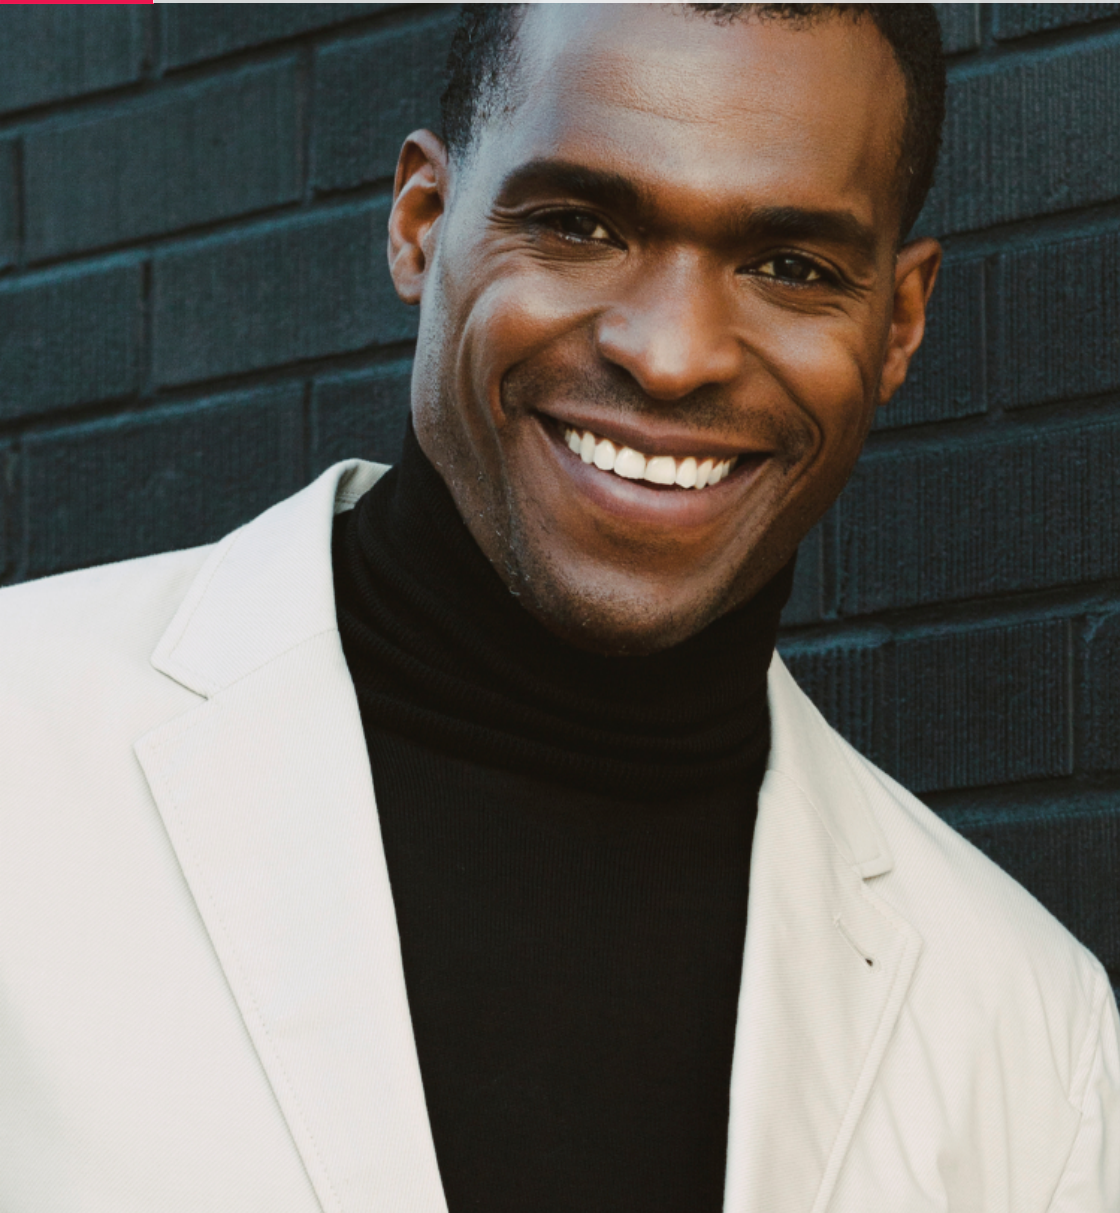

KIROH PETERKIN

HEIGHT 6' 2" (188.5CM) COLLAR 16" SUIT 42" (107CM) WAIST 33" (84CM) SLEEVE 33" (83.5CM)
INSEAM 33½" SHOES 11½US HAIR BLACK EYES BROWN

VULKAN

ONLINE

A MANS WORLD | VULKAN MAGAZINE
ALEXANDER JAMALL

Bella

Bella