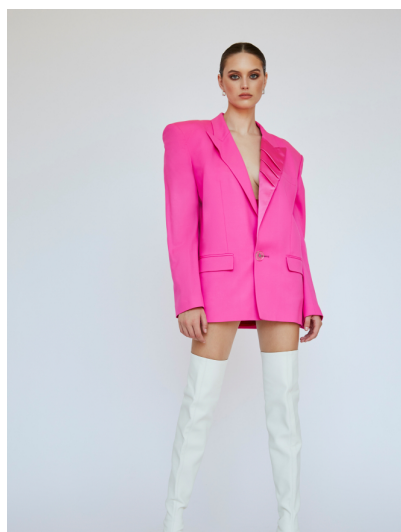

JASMINE JULIEN

HEIGHT 5' 10" (178CM) BUST 32A WAIST 25" (63.5CM) HIPS 34" (86.5CM) DRESS 2US (32EUR) SHOES 9½US HAIR BROWN
EYES BLUE

JASMINE JULIEN

HEIGHT 5' 10" (178CM) BUST 32A WAIST 25" (63.5CM) HIPS 34" (86.5CM) DRESS 2US (32EUR) SHOES 9½US HAIR BROWN
EYES BLUE