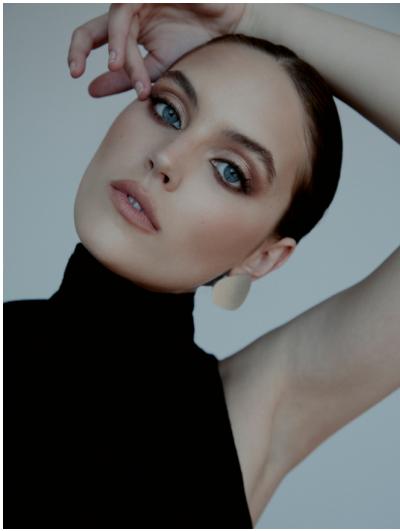

JASMINE JULIEN

HEIGHT 5' 10" (178CM) BUST 32A WAIST 25" (63.5CM) HIPS 34" (86.5CM) DRESS 2US (32EUR) SHOES 9½US HAIR BROWN
EYES BLUE

JASMINE JULIEN

HEIGHT 5' 10" (178CM) BUST 32A WAIST 25" (63.5CM) HIPS 34" (86.5CM) DRESS 2US (32EUR) SHOES 9½US HAIR BROWN
EYES BLUE