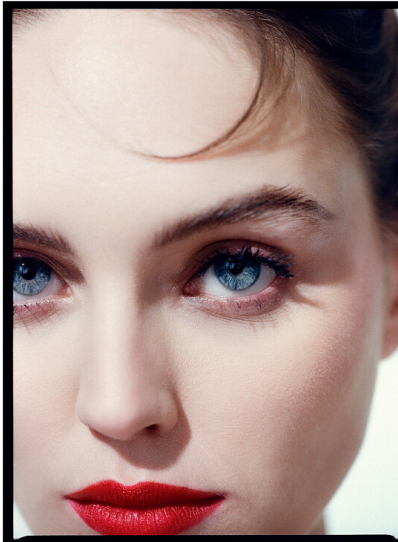

JASMINE JULIEN

HEIGHT 5' 10" (178CM)   BUST 32A   WAIST 25" (63.5CM)   HIPS 34" (86.5CM)   DRESS 2US
(32EUR)   SHOES 9½US   HAIR BROWN   EYES BLUE