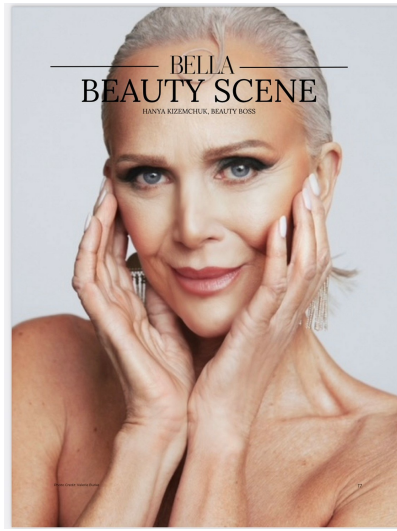

HANYA KIZEMCHUK

HEIGHT 5' 10" (177.5CM) BUST 34B WAIST 29" (73.5CM) HIPS 36" (92CM) DRESS 2US (32EUR) SHOES 10US HAIR WHITE EYES BLUE

HANYA KIZEMCHUK

HEIGHT 5' 10" (177.5CM) BUST 34B WAIST 29" (73.5CM) HIPS 36" (92CM) DRESS 2US (32EUR) SHOES 10US HAIR WHITE EYES BLUE

HANYA KIZEMCHUK

HEIGHT 5' 10" (177.5CM) BUST 34B WAIST 29" (73.5CM) HIPS 36" (92CM) DRESS 2US (32EUR) SHOES 10US HAIR WHITE EYES BLUE