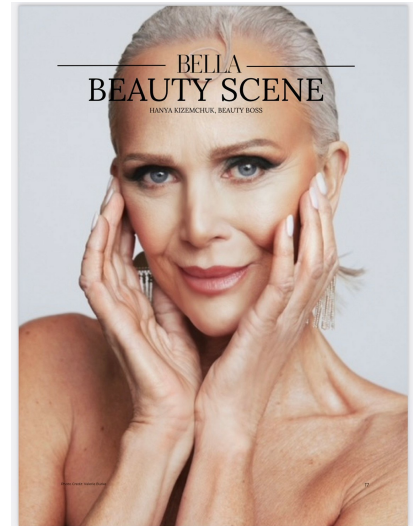

HANYA KIZEMCHUK

HEIGHT 5' 10" (177.5CM) BUST 34B WAIST 29" (73.5CM) HIPS 36" (92CM) DRESS 2US (32EUR) SHOES 10US HAIR WHITE EYES BLUE

HANYA KIZEMCHUK

HEIGHT 5' 10" (177.5CM) BUST 34B WAIST 29" (73.5CM) HIPS 36" (92CM) DRESS 2US (32EUR) SHOES 10US HAIR WHITE EYES BLUE

HANYA KIZEMCHUK

HEIGHT 5' 10" (177.5CM) BUST 34B WAIST 29" (73.5CM) HIPS 36" (92CM) DRESS 2US (32EUR) SHOES 10US HAIR WHITE EYES BLUE