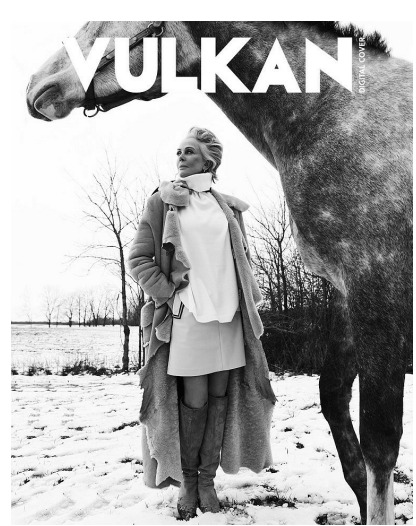

HANYA KIZEMCHUK

HEIGHT 5' 10" (177.5CM) BUST 34B WAIST 29" (73.5CM) HIPS 36" (92CM) DRESS 2US (32EUR) SHOES 10US HAIR WHITE EYES BLUE

HANYA KIZEMCHUK

HEIGHT 5' 10" (177.5CM) BUST 34B WAIST 29" (73.5CM) HIPS 36" (92CM) DRESS 2US (32EUR) SHOES 10US HAIR WHITE EYES BLUE

HANYA KIZEMCHUK

HEIGHT 5' 10" (177.5CM) BUST 34B WAIST 29" (73.5CM) HIPS 36" (92CM) DRESS 2US (32EUR) SHOES 10US HAIR WHITE EYES BLUE