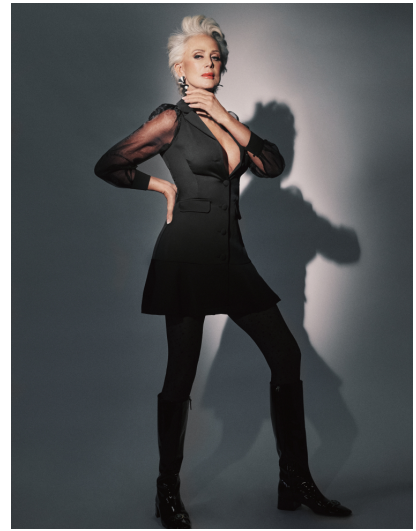

HANYA KIZEMCHUK

HEIGHT 5' 10" (177.5CM) BUST 34B WAIST 29" (73.5CM) HIPS 36" (92CM) DRESS 2US (32EUR) SHOES 10US HAIR WHITE EYES BLUE

HANYA KIZEMCHUK

HEIGHT 5' 10" (177.5CM) BUST 34B WAIST 29" (73.5CM) HIPS 36" (92CM) DRESS 2US (32EUR) SHOES 10US HAIR WHITE EYES BLUE

HANYA KIZEMCHUK

HEIGHT 5' 10" (177.5CM) BUST 34B WAIST 29" (73.5CM) HIPS 36" (92CM) DRESS 2US (32EUR) SHOES 10US HAIR WHITE EYES BLUE