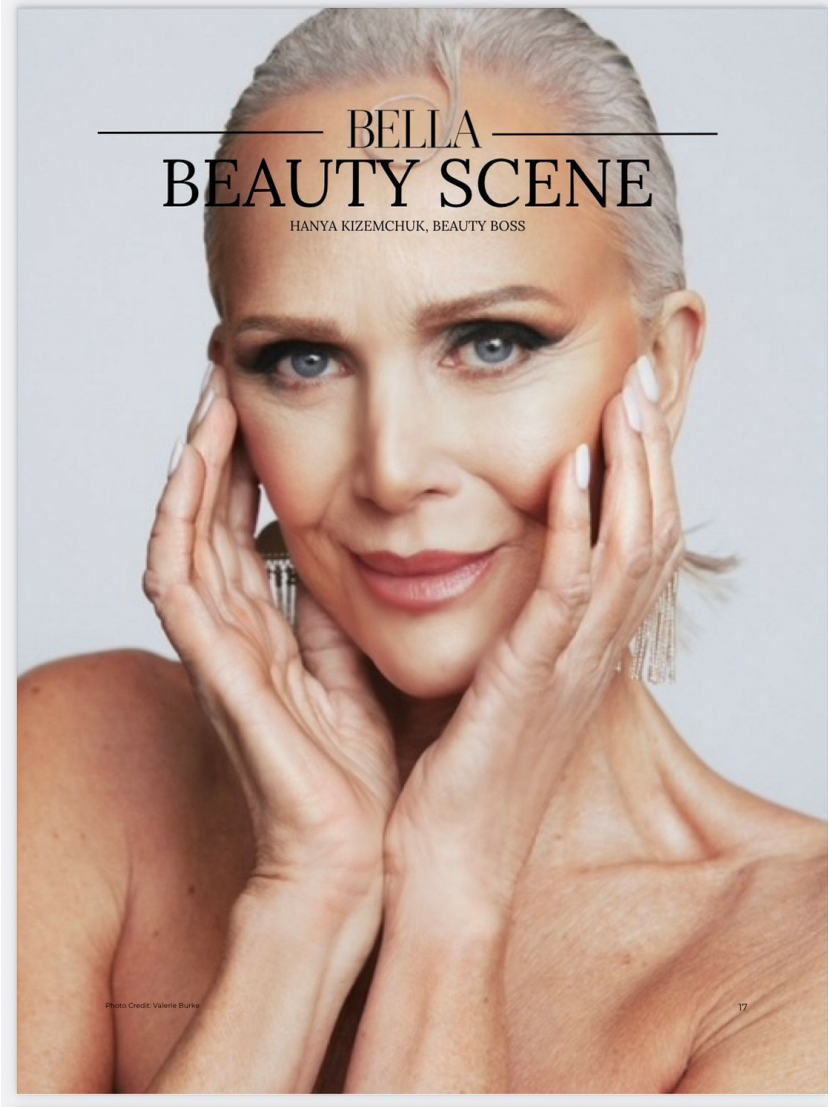

HANYA KIZEMCHUK

HEIGHT 5' 10" (177.5CM) BUST 34B WAIST 29" (73.5CM) HIPS 36" (92CM) DRESS 2US
(32EUR) SHOES 10US HAIR WHITE EYES BLUE