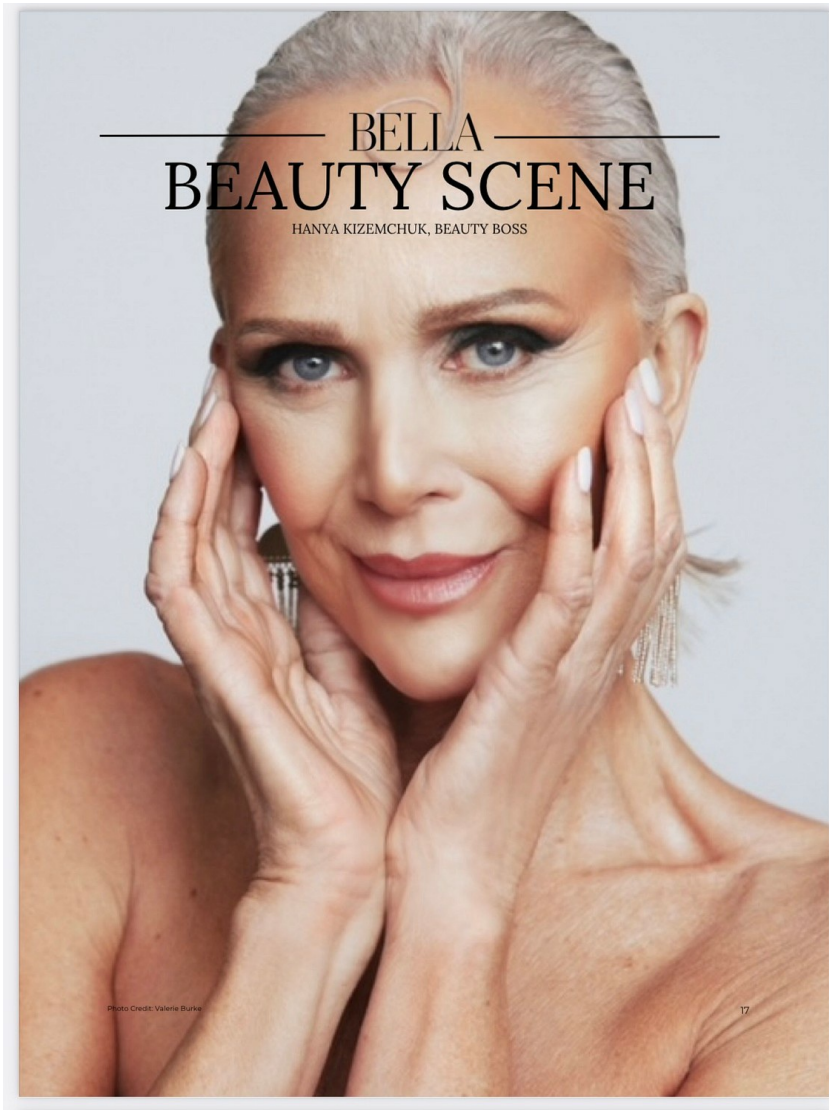

HANYA KIZEMCHUK

HEIGHT 5' 10" (177.5CM) BUST 34B WAIST 29" (73.5CM) HIPS 36" (92CM) DRESS 2US
(32EUR) SHOES 10US HAIR WHITE EYES BLUE