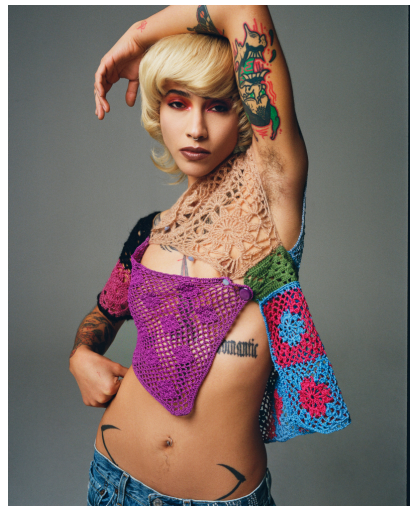

SAKINA ILAYA GARCIA

HEIGHT 5' 7" (170CM) BUST 32A WAIST 25" (63.5CM) HIPS 35½" (90CM) DRESS 2US (32EUR) SHOES 9US HAIR BLACK EYES BROWN

SAKINA ILAYA GARCIA

HEIGHT 5' 7" (170CM) BUST 32A WAIST 25" (63.5CM) HIPS 35½" (90CM) DRESS 2US (32EUR) SHOES 9US HAIR BLACK EYES BROWN

SAKINA ILAYA GARCIA

HEIGHT 5' 7" (170CM) BUST 32A WAIST 25" (63.5CM) HIPS 35½" (90CM) DRESS 2US (32EUR) SHOES 9US HAIR BLACK EYES BROWN