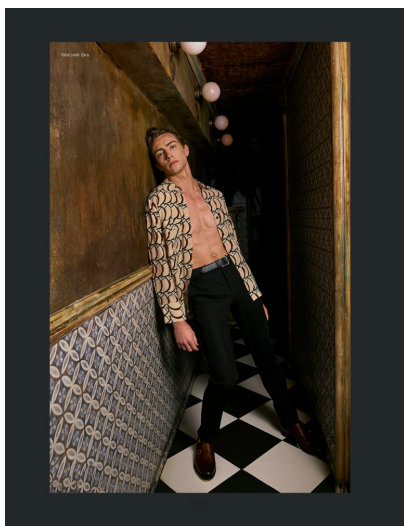

COLTON CURTIS - BALLET DANCER &

HEIGHT 6' 0" (183.5CM) COLLAR 15" SUIT 38" (96.5CM) WAIST 32" (81.5CM) SLEEVE 33" (83.5CM) INSEAM 32" SHOES 10US

HAIK DARK BLOND EYES GREEN
SINGER

COLTON CURTIS - BALLET DANCER &

HEIGHT 6' 0" (183.5CM) COLLAR 15" SUIT 38" (96.5CM) WAIST 32" (81.5CM) SLEEVE 33" (83.5CM) INSEAM 32" SHOES 10US

HAIK DARK BLOND EYES GREEN
SINGER

COLTON CURTIS - BALLET DANCER &

HEIGHT 6' 0" (183.5CM) COLLAR 15" SUIT 38" (96.5CM) WAIST 32" (81.5CM) SLEEVE 33" (83.5CM) INSEAM 32" SHOES 10US

HAIR DARK BLOND EYES GREEN
SINGER