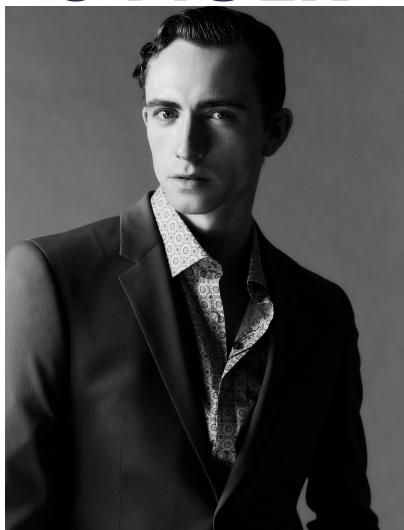

COLTON CURTIS - BALLET DANCER &

HEIGHT 6' 0" (183.5CM) COLLAR 15" SUIT 38" (96.5CM) WAIST 32" (81.5CM) SLEEVE 33" (83.5CM) INSEAM 32" SHOES 10US

HAIK DARK BLOND EYES GREEN
SINGER

COLTON CURTIS - BALLET DANCER &

HEIGHT 6' 0" (183.5CM) COLLAR 15" SUIT 38" (96.5CM) WAIST 32" (81.5CM) SLEEVE 33" (83.5CM) INSEAM 32" SHOES 10US

HAIK DARK BLOND EYES GREEN
SINGER

COLTON CURTIS - BALLET DANCER &

HEIGHT 6' 0" (183.5CM) COLLAR 15" SUIT 38" (96.5CM) WAIST 32" (81.5CM) SLEEVE 33" (83.5CM) INSEAM 32" SHOES 10US

HAIR DARK BLOND EYES GREEN
SINGER