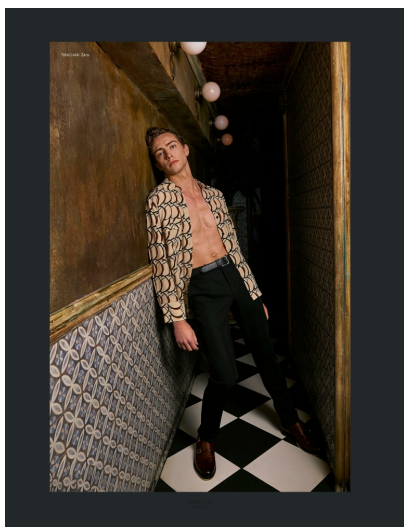

COLTON CURTIS - BALLET DANCER &

HEIGHT 6' 0" (183.5CM) COLLAR 15" SUIT 38" (96.5CM) WAIST 32" (81.5CM) SLEEVE 33" (83.5CM) INSEAM 32" SHOES 10US

HAI DARK BLOND EYES GREEN
SINGER

roll up

COLTON CURTIS - BALLET DANCER &

HEIGHT 6' 0" (183.5CM) COLLAR 15" SUIT 38" (96.5CM) WAIST 32" (81.5CM) SLEEVE 33" (83.5CM) INSEAM 32" SHOES 10US

HAIK DARK BLOND EYES GREEN
SINGER

COLTON CURTIS - BALLET DANCER &

HEIGHT 6' 0" (183.5CM) COLLAR 15" SUIT 38" (96.5CM) WAIST 32" (81.5CM) SLEEVE 33" (83.5CM) INSEAM 32" SHOES 10US