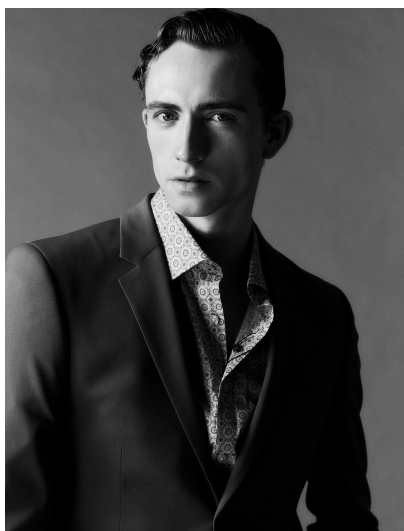

COLTON CURTIS - BALLET DANCER &

HEIGHT 6' 0" (183.5CM) COLLAR 15" SUIT 38" (96.5CM) WAIST 32" (81.5CM) SLEEVE 33" (83.5CM) INSEAM 32" SHOES 10US

HAI DARK BLOND EYES GREEN
SINGER

roll up

COLTON CURTIS - BALLET DANCER &

HEIGHT 6' 0" (183.5CM) COLLAR 15" SUIT 38" (96.5CM) WAIST 32" (81.5CM) SLEEVE 33" (83.5CM) INSEAM 32" SHOES 10US

HAIK DARK BLOND EYES GREEN
SINGER

COLTON CURTIS - BALLET DANCER &

HEIGHT 6' 0" (183.5CM) COLLAR 15" SUIT 38" (96.5CM) WAIST 32" (81.5CM) SLEEVE 33" (83.5CM) INSEAM 32" SHOES 10US