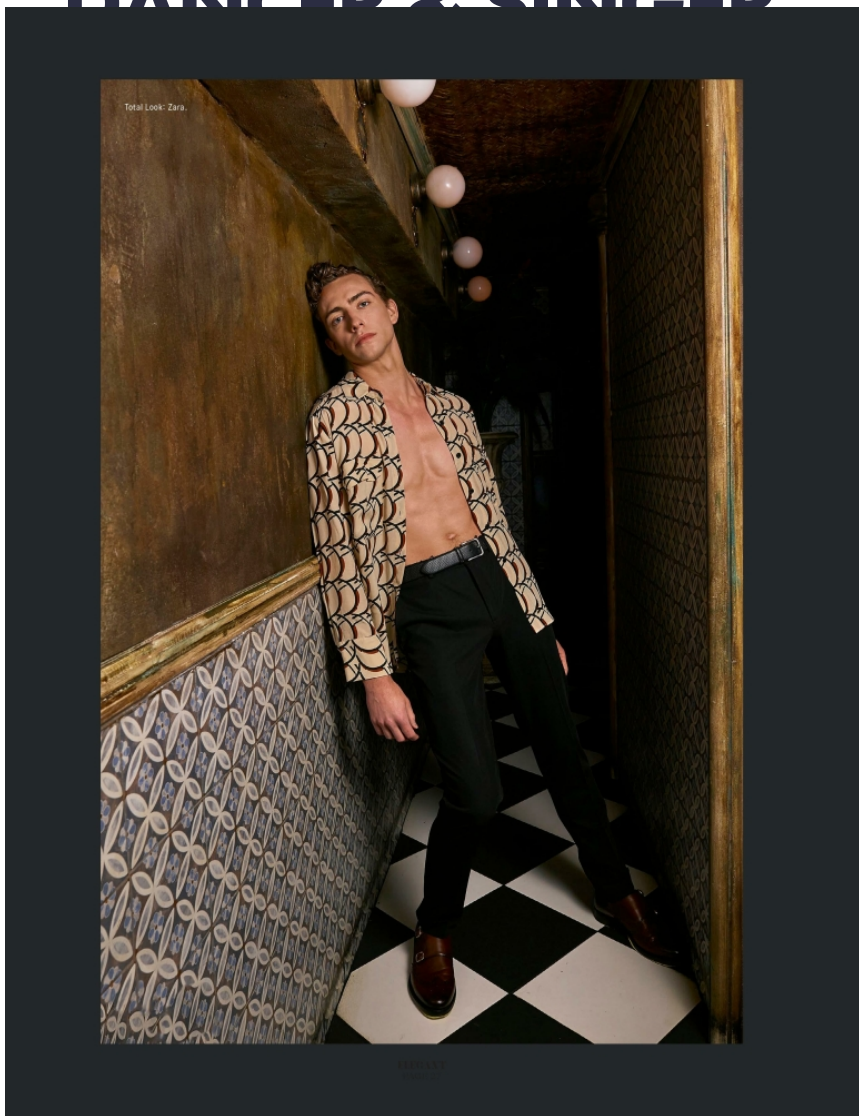

COLTON CURTIS - BALLET

HEIGHT 6' 0" (183.5CM) COLLAR 15" SUIT 38" (96.5CM) WAIST 32" (81.5CM) SLEEVE 33"
(83.5CM) INSEAM 32" SHOES 10MUS HAIR DARK BLOND EYES GREEN

DANCER & SINGER