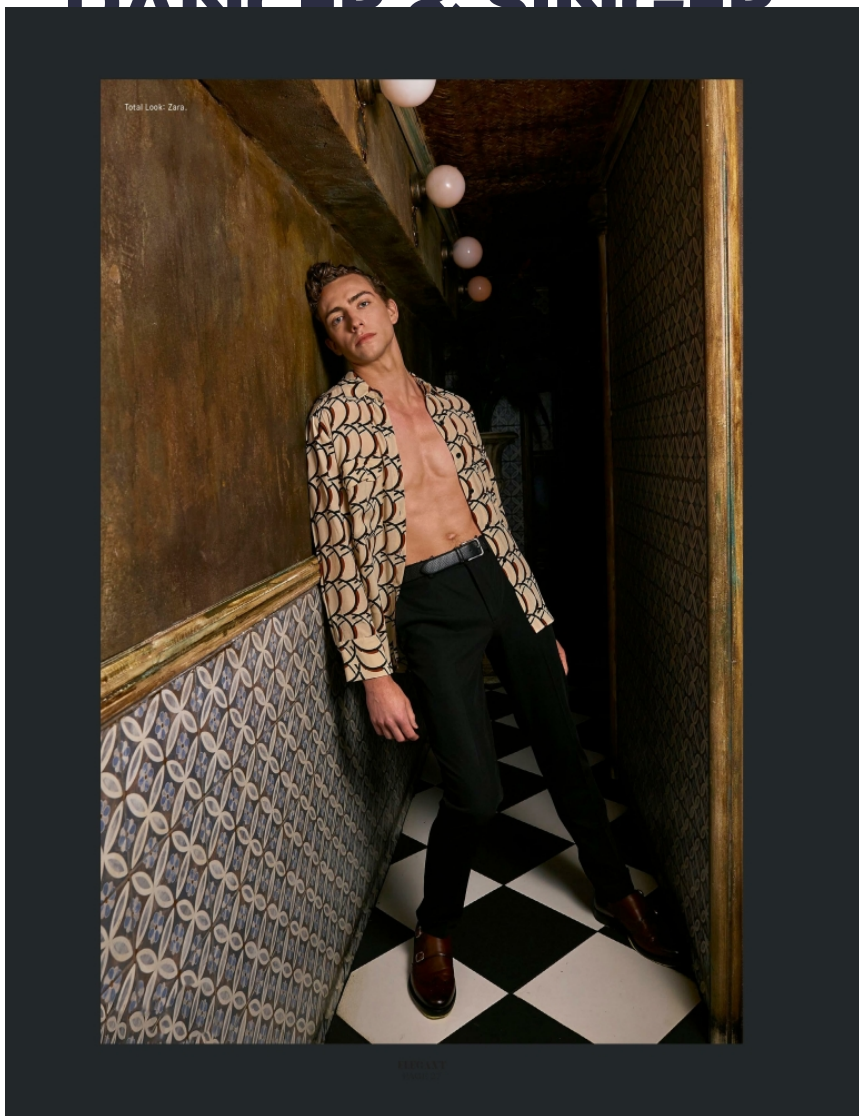

COLTON CURTIS - BALLET

HEIGHT 6' 0" (183.5CM) COLLAR 15" SUIT 38" (96.5CM) WAIST 32" (81.5CM) SLEEVE 33"
(83.5CM) INSEAM 32" SHOES 10MUS HAIR DARK BLOND EYES GREEN

DANCER & SINGER