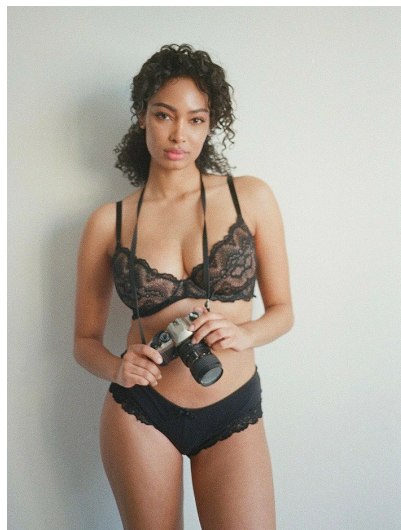

ASHLEY MASSIAH

HEIGHT 5' 9½" (176CM) BUST 34D WAIST 27" (68.5CM) HIPS 37½" (95.5CM) DRESS 6US (36EUR) SHOES 10US HAIR BROWN
EYES BROWN

ASHLEY MASSIAH

HEIGHT 5' 9½" (176CM) BUST 34D WAIST 27" (68.5CM) HIPS 37½" (95.5CM) DRESS 6US (36EUR) SHOES 10US HAIR BROWN
EYES BROWN