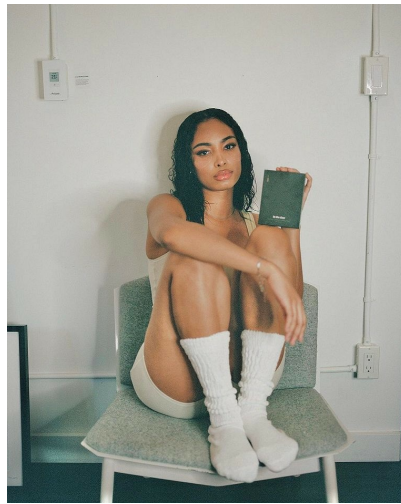

ASHLEY MASSIAH

HEIGHT 5' 9½" (176CM) BUST 34D WAIST 27" (68.5CM) HIPS 37½" (95.5CM) DRESS 6US (36EUR) SHOES 10US HAIR BROWN
EYES BROWN

ASHLEY MASSIAH

HEIGHT 5' 9½" (176CM) BUST 34D WAIST 27" (68.5CM) HIPS 37½" (95.5CM) DRESS 6US (36EUR) SHOES 10US HAIR BROWN
EYES BROWN