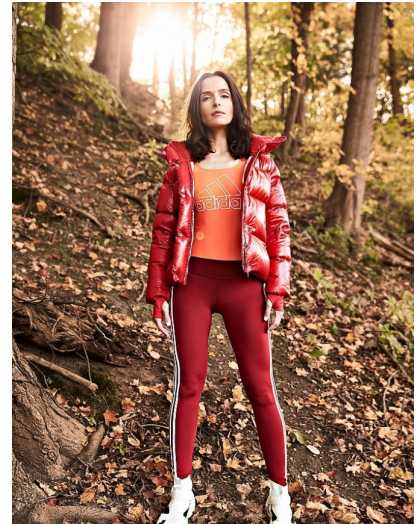

DAPHNE KOSTOVA

HEIGHT 5' 9½" (177CM) BUST 34B WAIST 27" (68CM) HIPS 38" (96CM) DRESS 4US (34EUR) SHOES 9½US HAIR DARK BROWN
EYES HAZEL

DAPHNE KOSTOVA

HEIGHT 5' 9½" (177CM) BUST 34B WAIST 27" (68CM) HIPS 38" (96CM) DRESS 4US (34EUR) SHOES 9½US HAIR DARK BROWN
EYES HAZEL

DAPHNE KOSTOVA

HEIGHT 5' 9½" (177CM) BUST 34B WAIST 27" (68CM) HIPS 38" (96CM) DRESS 4US (34EUR) SHOES 9½US HAIR DARK BROWN
EYES HAZEL