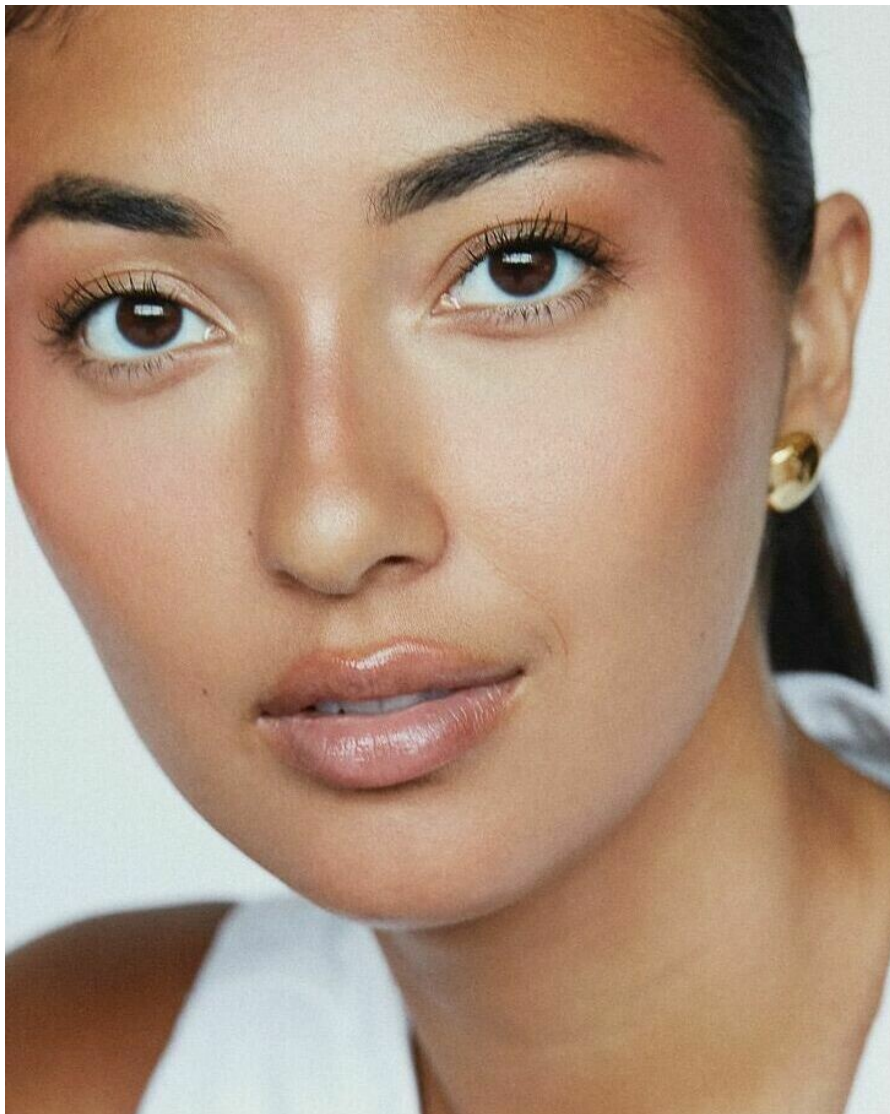

SARA SANABRIA

HEIGHT 5' 6" (168CM) BUST 34B WAIST 29" (74CM) HIPS 39" (99.5CM) DRESS 4-6US (34-36EUR) SHOES 9US HAIR BROWN EYES BROWN

SARA SANABRIA

HEIGHT 5' 6" (168CM) BUST 34B WAIST 29" (74CM) HIPS 39" (99.5CM) DRESS 4-6US (34-36EUR) SHOES 9US HAIR BROWN EYES BROWN

SARA SANABRIA

erland suth
dels mo

HEIGHT 5' 6" (168CM) BUST 34B WAIST 29" (74CM) HIPS 39" (99.5CM) DRESS 4-6US (34-36EUR) SHOES 9US HAIR BROWN EYES BROWN

SARA SANABRIA

HEIGHT 5' 6" (168CM) BUST 34B WAIST 29" (74CM) HIPS 39" (99.5CM) DRESS 4-6US (34-36EUR) SHOES 9US HAIR BROWN EYES BROWN