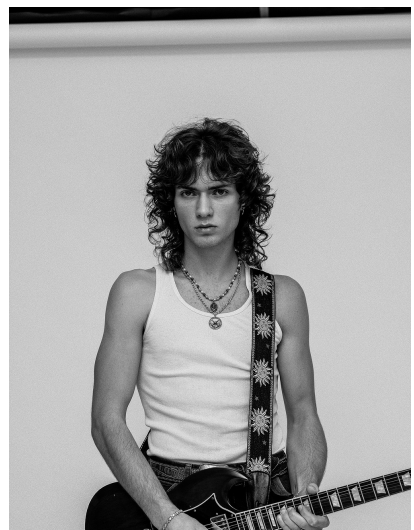

ELIJAH HOLMGREN

HEIGHT 5' 11" (180.5CM) COLLAR 15½" SUIT 40" (102CM) WAIST 31" (79CM) SLEEVE 34" (86CM) INSEAM 31" SHOES 10US
HAIR BROWN EYES BLUE GREEN

ELIJAH HOLMGREN

HEIGHT 5' 11" (180.5CM) COLLAR 15½" SUIT 40" (102CM) WAIST 31" (79CM) SLEEVE 34" (86CM) INSEAM 31" SHOES 10US
HAIR BROWN EYES BLUE GREEN