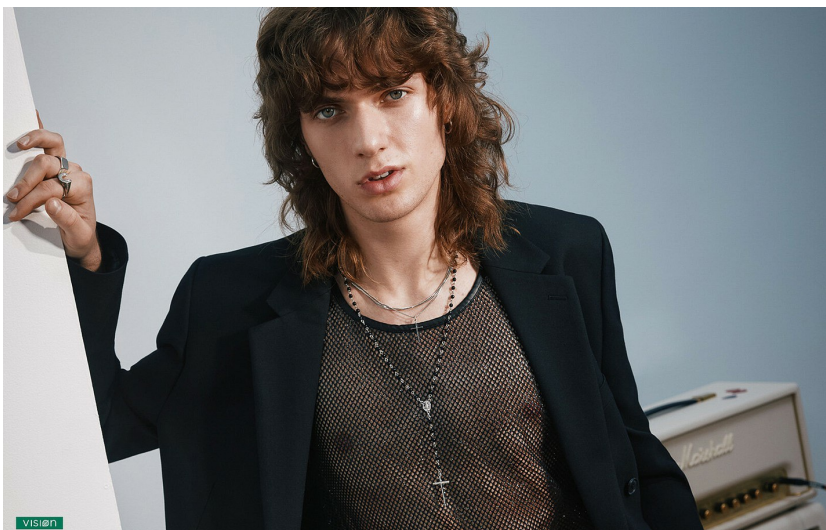

ELIJAH HOLMGREN

HEIGHT 5' 11" (180.5CM) COLLAR 15½" SUIT 40" (102CM) WAIST 31" (79CM) SLEEVE 34" (86CM) INSEAM 31" SHOES 10US
HAIR BROWN EYES BLUE GREEN

ELIJAH HOLMGREN

HEIGHT 5' 11" (180.5CM) COLLAR 15½" SUIT 40" (102CM) WAIST 31" (79CM) SLEEVE 34" (86CM) INSEAM 31" SHOES 10US
HAIR BROWN EYES BLUE GREEN