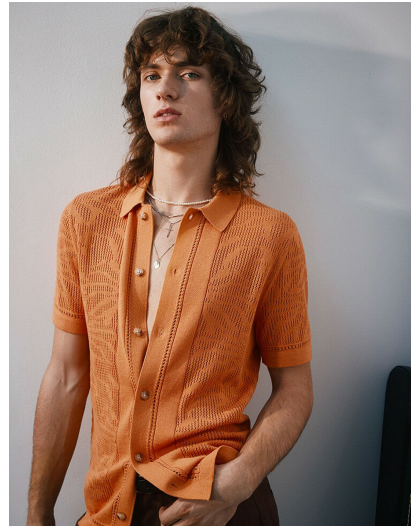

ELIJAH HOLMGREN

HEIGHT 5' 11" (180.5CM) COLLAR 15½" SUIT 40" (102CM) WAIST 31" (79CM) SLEEVE 34" (86CM) INSEAM 31" SHOES 10US
HAIR BROWN EYES BLUE GREEN

ELIJAH HOLMGREN

HEIGHT 5' 11" (180.5CM) COLLAR 15½" SUIT 40" (102CM) WAIST 31" (79CM) SLEEVE 34" (86CM) INSEAM 31" SHOES 10US
HAIR BROWN EYES BLUE GREEN