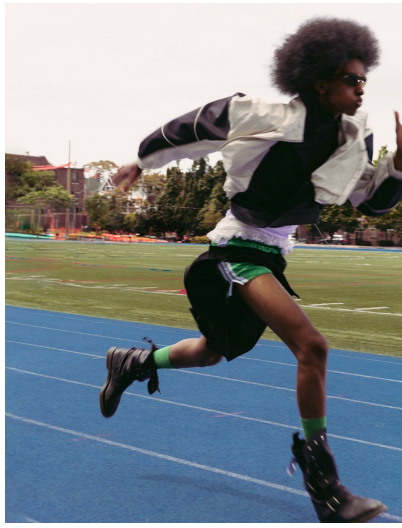

# DANIEL MEHRE

HEIGHT 6' 1" (185.5CM) SUIT 38" (96.5CM) WAIST 29" (74CM) SLEEVE 35" (88.5CM) INSEAM 32" SHOES 10US HAIR BLACK  
EYES BROWN