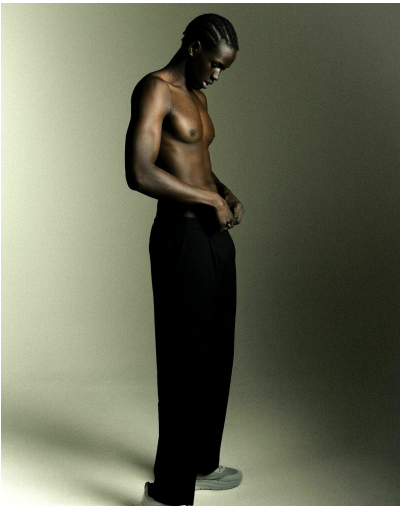

# TONG DENG

HEIGHT 6' 2½" (189.5CM) COLLAR 15" SUIT 36½" (93CM) WAIST 30" (76.5CM) INSEAM 35" SHOES 11½US HAIR BLACK EYES BROWN