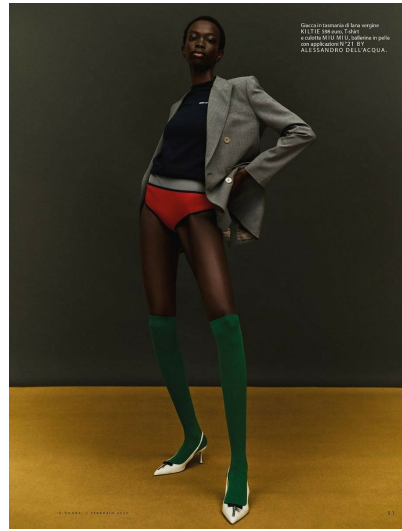

DEBRA ATAK

HEIGHT 5' 11" (180.5CM) BUST 32 1/2 WAIST 24" (61.5CM) HIPS 34 1/2" (87CM) DRESS 2-4US (32-34EUR) SHOES 9 1/2US HAIR
 BLACK EYES BROWN

DEBRA ATAK

HEIGHT 5' 11" (180.5CM) BUST 32 1/2 WAIST 24" (61.5CM) HIPS 34½" (87CM) DRESS 2-4US (32-34EUR) SHOES 9½US HAIR
BLACK EYES BROWN