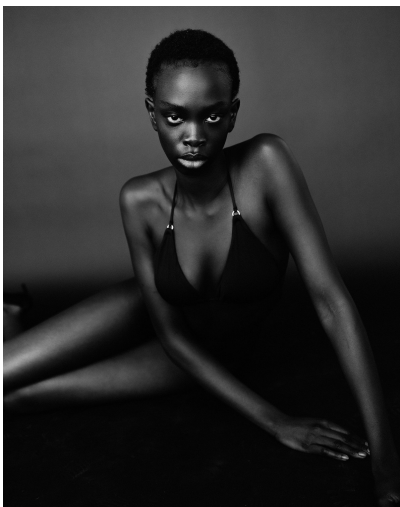

DEBRA ATAK

HEIGHT 5' 11" (180.5CM) BUST 32 1/2 WAIST 24" (61.5CM) HIPS 34 1/2" (87CM) DRESS 2-4US (32-34EUR) SHOES 9 1/2US HAIR
 BLACK EYES BROWN

DEBRA ATAK

HEIGHT 5' 11" (180.5CM) BUST 32 1/2 WAIST 24" (61.5CM) HIPS 34½" (87CM) DRESS 2-4US (32-34EUR) SHOES 9½US HAIR
BLACK EYES BROWN