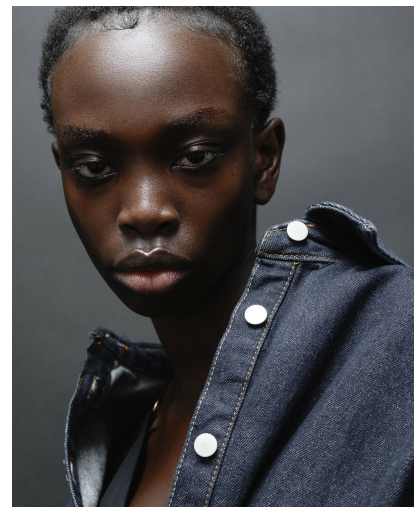

DEBRA ATAK

HEIGHT 5' 11" (180.5CM) BUST 32 1/2 WAIST 24" (61.5CM) HIPS 34 1/2" (87CM) DRESS 2-4US (32-34EUR) SHOES 9 1/2US HAIR
 BLACK EYES BROWN

DEBRA ATAK

HEIGHT 5' 11" (180.5CM) BUST 32 1/2 WAIST 24" (61.5CM) HIPS 34½" (87CM) DRESS 2-4US (32-34EUR) SHOES 9½US HAIR
BLACK EYES BROWN