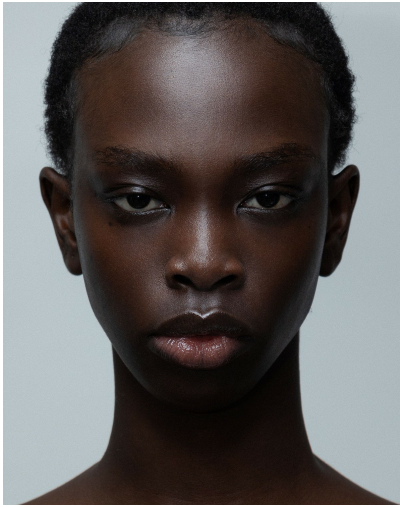

DEBRA ATAK

HEIGHT 5' 11" (180.5CM) BUST 32 1/2 WAIST 24" (61.5CM) HIPS 34 1/2" (87CM) DRESS 2-4US (32-34EUR) SHOES 9 1/2US HAIR
 BLACK EYES BROWN

DEBRA ATAK

HEIGHT 5' 11" (180.5CM) BUST 32 1/2 WAIST 24" (61.5CM) HIPS 34½" (87CM) DRESS 2-4US (32-34EUR) SHOES 9½US HAIR
BLACK EYES BROWN