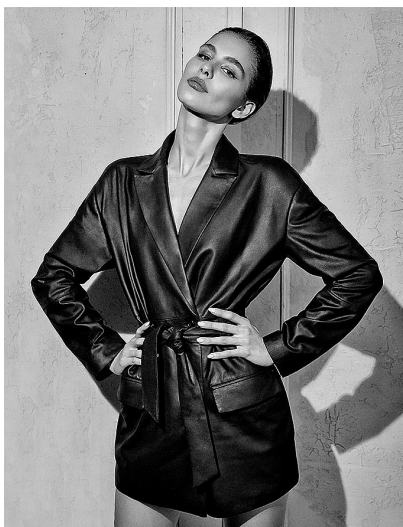

COCO

HEIGHT 5' 9" (175CM) BUST 32A WAIST 24" (61CM) HIPS 35" (89CM) DRESS 2US (32EUR) SHOES 7½US HAIR BROWN EYES BROWN

COCO

HEIGHT 5' 9" (175CM) BUST 32A WAIST 24" (61CM) HIPS 35" (89CM) DRESS 2US (32EUR) SHOES 7½US HAIR BROWN EYES BROWN

COCO

HEIGHT 5' 9" (175CM) BUST 32A WAIST 24" (61CM) HIPS 35" (89CM) DRESS 2US (32EUR) SHOES 7½US HAIR BROWN EYES BROWN