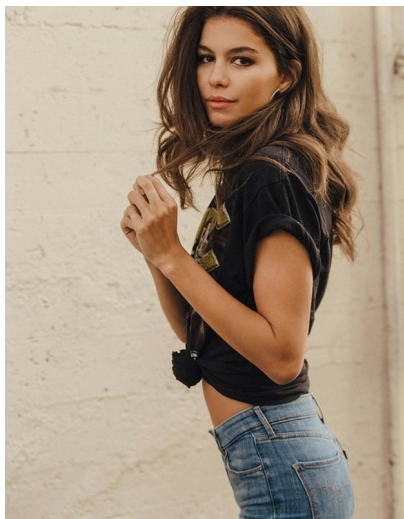

COCO

HEIGHT 5' 9" (175CM) BUST 32A WAIST 24" (61CM) HIPS 35" (89CM) DRESS 2US (32EUR) SHOES 7½US HAIR BROWN EYES BROWN

COCO

HEIGHT 5' 9" (175CM) BUST 32A WAIST 24" (61CM) HIPS 35" (89CM) DRESS 2US (32EUR) SHOES 7½US HAIR BROWN EYES BROWN

COCO

HEIGHT 5' 9" (175CM) BUST 32A WAIST 24" (61CM) HIPS 35" (89CM) DRESS 2US (32EUR) SHOES 7½US HAIR BROWN EYES BROWN