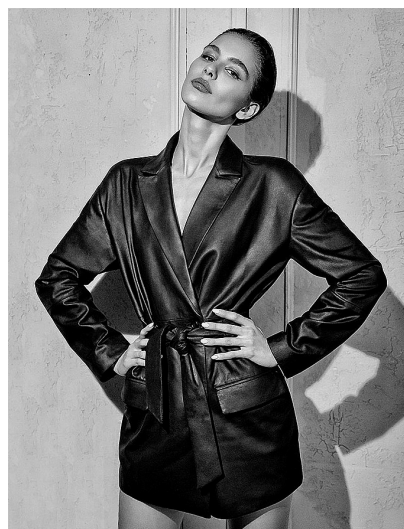

COCO

HEIGHT 5' 9" (175CM) BUST 32A WAIST 24" (61CM) HIPS 35" (89CM) DRESS 2US (32EUR) SHOES 7½US HAIR BROWN EYES BROWN

COCO

HEIGHT 5' 9" (175CM) BUST 32A WAIST 24" (61CM) HIPS 35" (89CM) DRESS 2US (32EUR) SHOES 7½US HAIR BROWN EYES BROWN

COCO

HEIGHT 5' 9" (175CM) BUST 32A WAIST 24" (61CM) HIPS 35" (89CM) DRESS 2US (32EUR) SHOES 7½US HAIR BROWN EYES BROWN