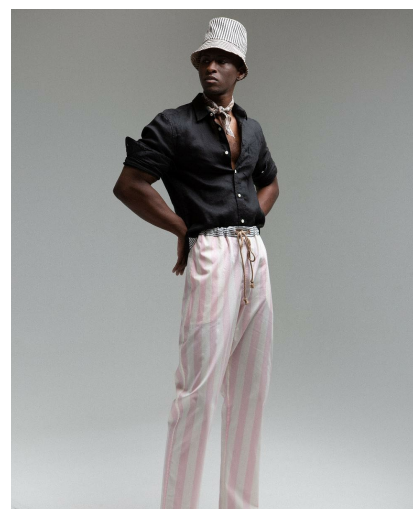

JOE BAXTER

HEIGHT 6' 2" (188CM) COLLAR 15" SUIT 38" (97CM) WAIST 32" (81CM) SLEEVE 34½" (88CM) INSEAM 33" SHOES 11½US HAIR
DARK BROWN EYES BROWN

JOE BAXTER

HEIGHT 6' 2" (188CM) COLLAR 15" SUIT 38" (97CM) WAIST 32" (81CM) SLEEVE 34½" (88CM) INSEAM 33" SHOES 11½US HAIR DARK BROWN EYES BROWN

JOE BAXTER

HEIGHT 6' 2" (188CM) COLLAR 15" SUIT 38" (97CM) WAIST 32" (81CM) SLEEVE 34½" (88CM) INSEAM 33" SHOES 11½US HAIR
DARK BROWN EYES BROWN