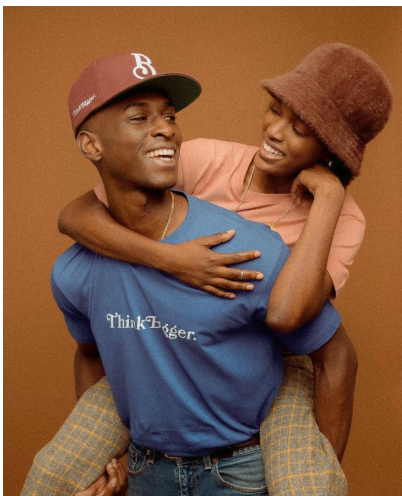

JOE BAXTER

HEIGHT 6' 2" (188CM) COLLAR 15" SUIT 38" (97CM) WAIST 32" (81CM) SLEEVE 34½" (88CM) INSEAM 33" SHOES 11½US HAIR
DARK BROWN EYES BROWN

JOE BAXTER

HEIGHT 6' 2" (188CM) COLLAR 15" SUIT 38" (97CM) WAIST 32" (81CM) SLEEVE 34½" (88CM) INSEAM 33" SHOES 11½US HAIR DARK BROWN EYES BROWN

JOE BAXTER

HEIGHT 6' 2" (188CM) COLLAR 15" SUIT 38" (97CM) WAIST 32" (81CM) SLEEVE 34½" (88CM) INSEAM 33" SHOES 11½US HAIR DARK BROWN EYES BROWN