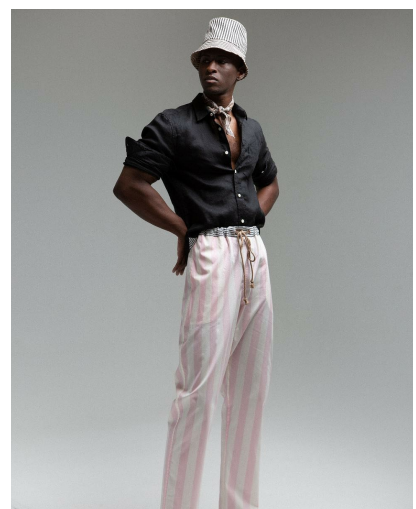

JOE BAXTER

HEIGHT 6' 2" (188CM) COLLAR 15" SUIT 38" (97CM) WAIST 32" (81CM) SLEEVE 34½" (88CM) INSEAM 33" SHOES 11½US HAIR
DARK BROWN EYES BROWN

JOE BAXTER

HEIGHT 6' 2" (188CM) COLLAR 15" SUIT 38" (97CM) WAIST 32" (81CM) SLEEVE 34½" (88CM) INSEAM 33" SHOES 11½US HAIR DARK BROWN EYES BROWN

JOE BAXTER

HEIGHT 6' 2" (188CM) COLLAR 15" SUIT 38" (97CM) WAIST 32" (81CM) SLEEVE 34½" (88CM) INSEAM 33" SHOES 11½US HAIR DARK BROWN EYES BROWN