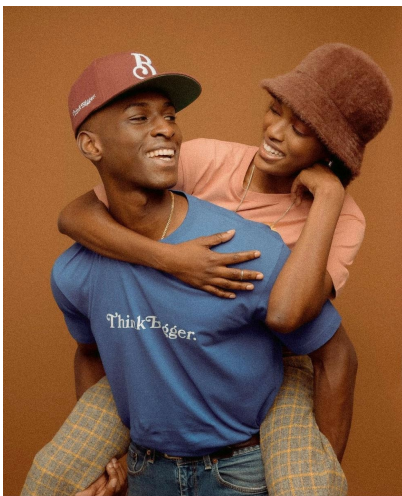

JOE BAXTER

HEIGHT 6' 2" (188CM) COLLAR 15" SUIT 38" (97CM) WAIST 32" (81CM) SLEEVE 34½" (88CM) INSEAM 33" SHOES 11½US HAIR
DARK BROWN EYES BROWN

JOE BAXTER

HEIGHT 6' 2" (188CM) COLLAR 15" SUIT 38" (97CM) WAIST 32" (81CM) SLEEVE 34½" (88CM) INSEAM 33" SHOES 11½US HAIR DARK BROWN EYES BROWN

JOE BAXTER

HEIGHT 6' 2" (188CM) COLLAR 15" SUIT 38" (97CM) WAIST 32" (81CM) SLEEVE 34½" (88CM) INSEAM 33" SHOES 11½US HAIR
DARK BROWN EYES BROWN