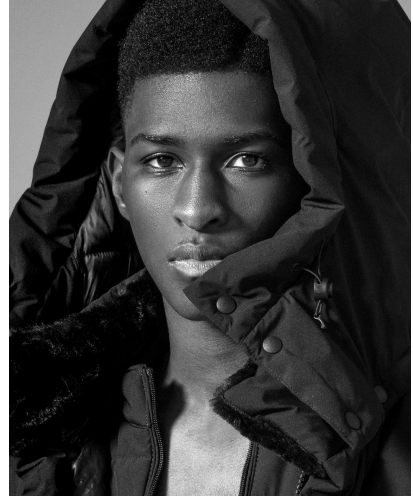

JOE BAXTER

HEIGHT 6' 2" (188CM) COLLAR 15" SUIT 38" (97CM) WAIST 32" (81CM) SLEEVE 34½" (88CM) INSEAM 33" SHOES 11½US HAIR
DARK BROWN EYES BROWN

JOE BAXTER

HEIGHT 6' 2" (188CM) COLLAR 15" SUIT 38" (97CM) WAIST 32" (81CM) SLEEVE 34½" (88CM) INSEAM 33" SHOES 11½US HAIR DARK BROWN EYES BROWN

JOE BAXTER

HEIGHT 6' 2" (188CM) COLLAR 15" SUIT 38" (97CM) WAIST 32" (81CM) SLEEVE 34½" (88CM) INSEAM 33" SHOES 11½US HAIR DARK BROWN EYES BROWN