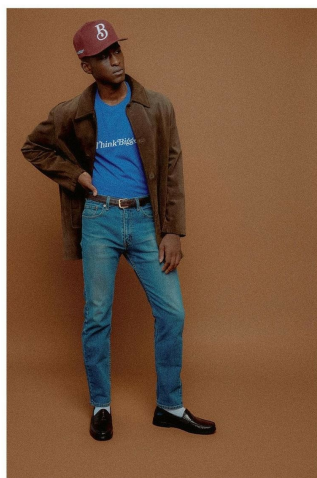

JOE BAXTER

HEIGHT 6' 2" (188CM) COLLAR 15" SUIT 38" (97CM) WAIST 32" (81CM) SLEEVE 34½" (88CM) INSEAM 33" SHOES 11½US HAIR
DARK BROWN EYES BROWN

JOE BAXTER

HEIGHT 6' 2" (188CM) COLLAR 15" SUIT 38" (97CM) WAIST 32" (81CM) SLEEVE 34½" (88CM) INSEAM 33" SHOES 11½US HAIR DARK BROWN EYES BROWN

JOE BAXTER

HEIGHT 6' 2" (188CM) COLLAR 15" SUIT 38" (97CM) WAIST 32" (81CM) SLEEVE 34½" (88CM) INSEAM 33" SHOES 11½US HAIR
DARK BROWN EYES BROWN