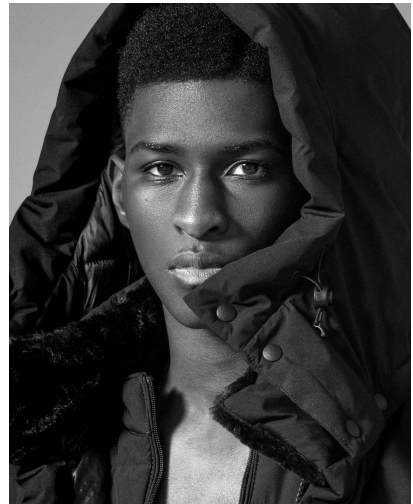

JOE BAXTER

HEIGHT 6' 2" (188CM) COLLAR 15" SUIT 38" (97CM) WAIST 32" (81CM) SLEEVE 34½" (88CM) INSEAM 33" SHOES 11½US HAIR
DARK BROWN EYES BROWN

JOE BAXTER

HEIGHT 6' 2" (188CM) COLLAR 15" SUIT 38" (97CM) WAIST 32" (81CM) SLEEVE 34½" (88CM) INSEAM 33" SHOES 11½US HAIR DARK BROWN EYES BROWN

JOE BAXTER

HEIGHT 6' 2" (188CM) COLLAR 15" SUIT 38" (97CM) WAIST 32" (81CM) SLEEVE 34½" (88CM) INSEAM 33" SHOES 11½US HAIR
DARK BROWN EYES BROWN