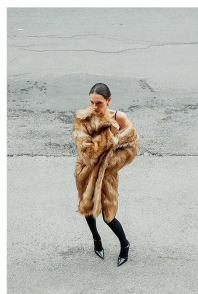

BRI SKINNER

HEIGHT 5' 10½" (179CM) BUST 32B WAIST 23" (58.5CM) HIPS 34½" (87CM) DRESS 2US (32EUR) SHOES 9½US HAIR BROWN
EYES BLUE GREEN

BRI SKINNER

HEIGHT 5' 10½" (179CM) BUST 32B WAIST 23" (58.5CM) HIPS 34½" (87CM) DRESS 2US (32EUR) SHOES 9½US HAIR BROWN
EYES BLUE GREEN

BRI SKINNER

HEIGHT 5' 10½" (179CM) BUST 32B WAIST 23" (58.5CM) HIPS 34½" (87CM) DRESS 2US (32EUR) SHOES 9½US HAIR BROWN
EYES BLUE GREEN