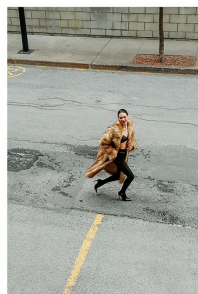

BRI SKINNER

HEIGHT 5' 10½" (179CM) BUST 32B WAIST 23" (58.5CM) HIPS 34½" (87CM) DRESS 2US (32EUR) SHOES 9½US HAIR BROWN
EYES BLUE GREEN

BRI SKINNER

HEIGHT 5' 10½" (179CM) BUST 32B WAIST 23" (58.5CM) HIPS 34½" (87CM) DRESS 2US (32EUR) SHOES 9½US HAIR BROWN
EYES BLUE GREEN

BRI SKINNER

HEIGHT 5' 10½" (179CM) BUST 32B WAIST 23" (58.5CM) HIPS 34½" (87CM) DRESS 2US (32EUR) SHOES 9½US HAIR BROWN
EYES BLUE GREEN