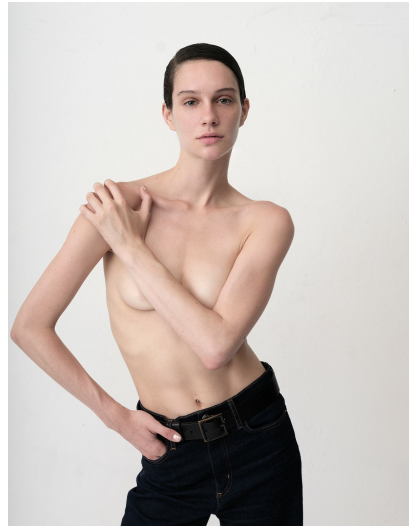

BRI SKINNER

HEIGHT 5' 10½" (179CM) BUST 32B WAIST 23" (58.5CM) HIPS 34½" (87CM) DRESS 2US (32EUR) SHOES 9½US HAIR BROWN
EYES BLUE GREEN

BRI SKINNER

HEIGHT 5' 10½" (179CM) BUST 32B WAIST 23" (58.5CM) HIPS 34½" (87CM) DRESS 2US (32EUR) SHOES 9½US HAIR BROWN
EYES BLUE GREEN

BRI SKINNER

HEIGHT 5' 10½" (179CM) BUST 32B WAIST 23" (58.5CM) HIPS 34½" (87CM) DRESS 2US (32EUR) SHOES 9½US HAIR BROWN
EYES BLUE GREEN