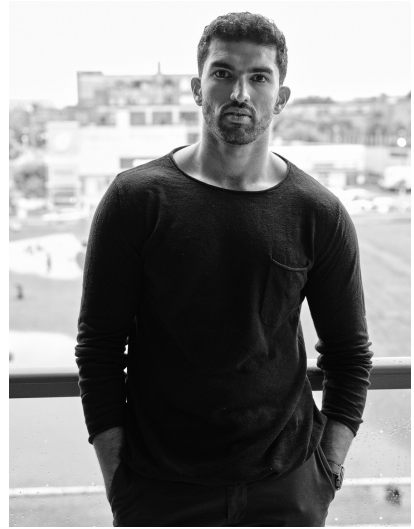

HARSH BHANGU

HEIGHT 6' 2" (188CM) COLLAR 15½" SUIT 42" (106.5CM) WAIST 32" (81.5CM) SLEEVE 36" (91.5CM) INSEAM 32" SHOES 12US
HAIR BLACK EYES BROWN

HARSH BHANGU

HEIGHT 6' 2" (188CM) COLLAR 15½" SUIT 42" (106.5CM) WAIST 32" (81.5CM) SLEEVE 36" (91.5CM) INSEAM 32" SHOES 12US
HAIR BLACK EYES BROWN