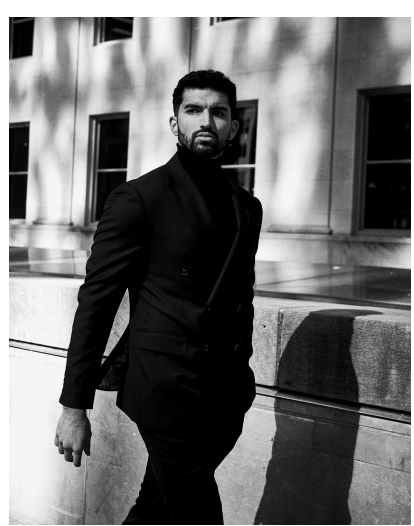

HARSH BHANGU

HEIGHT 6' 2" (188CM) COLLAR 15½" SUIT 42" (106.5CM) WAIST 32" (81.5CM) SLEEVE 36" (91.5CM) INSEAM 32" SHOES 12US
HAIR BLACK EYES BROWN

HARSH BHANGU

HEIGHT 6' 2" (188CM) COLLAR 15½" SUIT 42" (106.5CM) WAIST 32" (81.5CM) SLEEVE 36" (91.5CM) INSEAM 32" SHOES 12US
HAIR BLACK EYES BROWN