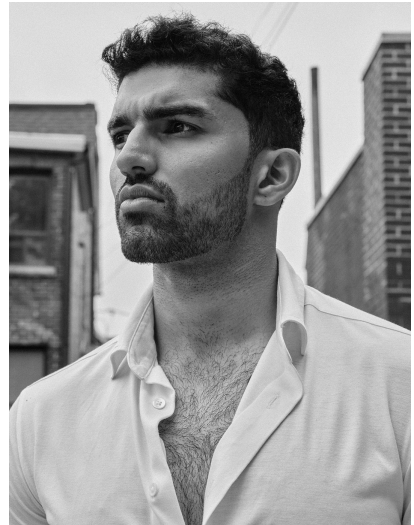

HARSH BHANGU

HEIGHT 6' 2" (188CM) COLLAR 15½" SUIT 42" (106.5CM) WAIST 32" (81.5CM) SLEEVE 36" (91.5CM) INSEAM 32" SHOES 12US
HAIR BLACK EYES BROWN

HARSH BHANGU

HEIGHT 6' 2" (188CM) COLLAR 15½" SUIT 42" (106.5CM) WAIST 32" (81.5CM) SLEEVE 36" (91.5CM) INSEAM 32" SHOES 12US
HAIR BLACK EYES BROWN