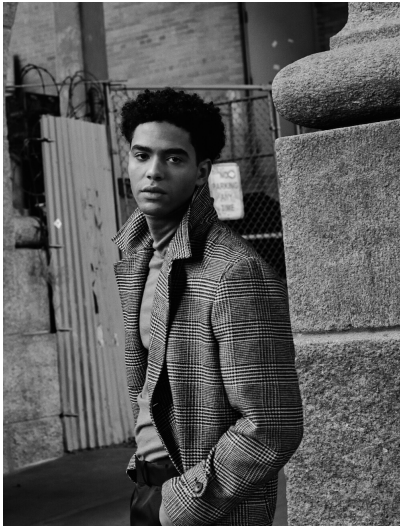

WILL SEBASTIAN

HEIGHT 6' 1½" (187CM) COLLAR 15" SUIT 40" (101CM) WAIST 32" (81.5CM) SLEEVE 34½" (87CM) INSEAM 33" SHOES 11 US
HAIR BLACK EYES HAZEL

WILL SEBASTIAN

HEIGHT 6' 1½" (187CM) COLLAR 15" SUIT 40" (101CM) WAIST 32" (81.5CM) SLEEVE 34½" (87CM) INSEAM 33" SHOES 11 US
HAIR BLACK EYES HAZEL

WILL SEBASTIAN

HEIGHT 6' 1½" (187CM) COLLAR 15" SUIT 40" (101CM) WAIST 32" (81.5CM) SLEEVE 34½" (87CM) INSEAM 33" SHOES 11US
HAIR BLACK EYES HAZEL