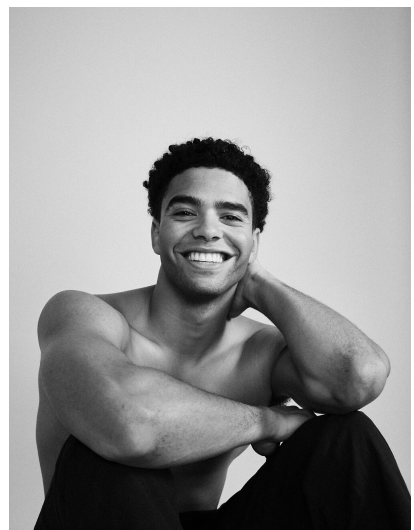

WILL SEBASTIAN

HEIGHT 6' 1½" (187CM) COLLAR 15" SUIT 40" (101CM) WAIST 32" (81.5CM) SLEEVE 34½" (87CM) INSEAM 33" SHOES 11 US
HAIR BLACK EYES HAZEL

WILL SEBASTIAN

HEIGHT 6' 1½" (187CM) COLLAR 15" SUIT 40" (101CM) WAIST 32" (81.5CM) SLEEVE 34½" (87CM) INSEAM 33" SHOES 11 US
HAIR BLACK EYES HAZEL

WILL SEBASTIAN

HEIGHT 6' 1½" (187CM) COLLAR 15" SUIT 40" (101CM) WAIST 32" (81.5CM) SLEEVE 34½" (87CM) INSEAM 33" SHOES 11US
HAIR BLACK EYES HAZEL