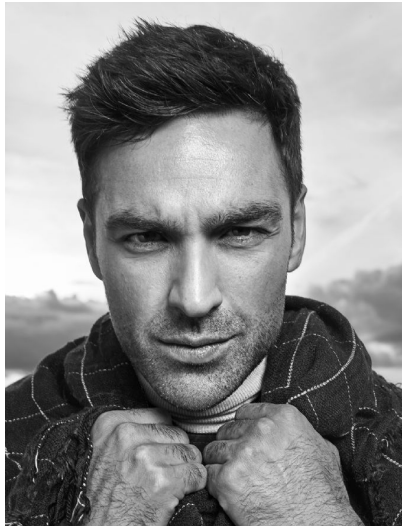

TYE GNASS

HEIGHT 6' 1" (185CM) COLLAR 16" SUIT 42" (107CM) WAIST 32" (81.5CM) SLEEVE 32" (81.5CM) INSEAM 32" SHOES 12US
HAIR DARK BROWN EYES HAZEL

TYE GNASS

HEIGHT 6' 1" (185CM) COLLAR 16" SUIT 42" (107CM) WAIST 32" (81.5CM) SLEEVE 32" (81.5CM) INSEAM 32" SHOES 12US
HAIR DARK BROWN EYES HAZEL

TYE GNASS

HEIGHT 6' 1" (185CM) COLLAR 16" SUIT 42" (107CM) WAIST 32" (81.5CM) SLEEVE 32" (81.5CM) INSEAM 32" SHOES 12US
HAIR DARK BROWN EYES HAZEL