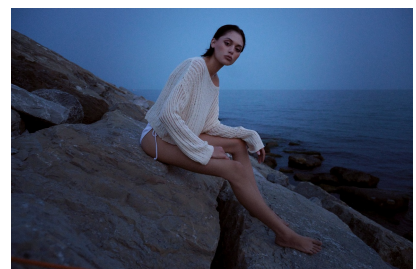

EMMA PALADINO

HEIGHT 5' 8" (172.5CM) BUST 32A WAIST 25" (64CM) HIPS 33" (84CM) DRESS 0-2US (30-32EUR) SHOES 8½US HAIR BLACK
EYES BROWN

EMMA PALADINO

HEIGHT 5' 8" (172.5CM) BUST 32A WAIST 25" (64CM) HIPS 33" (84CM) DRESS 0-2US (30-32EUR) SHOES 8½US HAIR BLACK EYES BROWN

EMMA PALADINO

HEIGHT 5' 8" (172.5CM) BUST 32A WAIST 25" (64CM) HIPS 33" (84CM) DRESS 0-2US (30-32EUR) SHOES 8½US HAIR BLACK
EYES BROWN