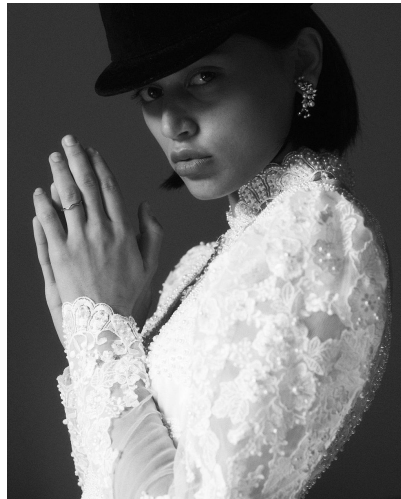

EMMA PALADINO

HEIGHT 5' 8" (172.5CM) BUST 32A WAIST 25" (64CM) HIPS 33" (84CM) DRESS 0-2US (30-32EUR) SHOES 8½US HAIR BLACK
EYES BROWN

EMMA PALADINO

HEIGHT 5' 8" (172.5CM) BUST 32A WAIST 25" (64CM) HIPS 33" (84CM) DRESS 0-2US (30-32EUR) SHOES 8½US HAIR BLACK EYES BROWN

EMMA PALADINO

HEIGHT 5' 8" (172.5CM) BUST 32A WAIST 25" (64CM) HIPS 33" (84CM) DRESS 0-2US (30-32EUR) SHOES 8½US HAIR BLACK
EYES BROWN