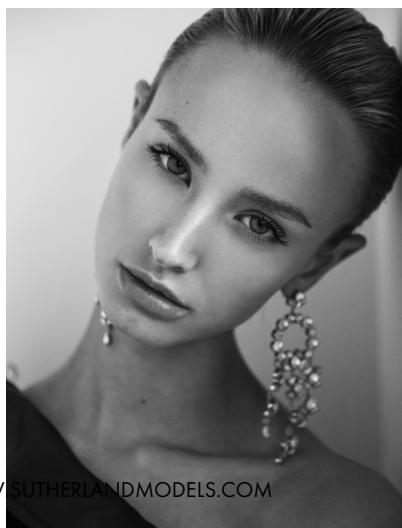

JESSICA STEPANOVA

HEIGHT 5' 7½" (172CM) BUST 32C WAIST 25½" (64.5CM) HIPS 36½" (93CM) DRESS 2US (32EUR) SHOES 8US HAIR DARK BLOND
EYES GREEN

JESSICA STEPANOVA

HEIGHT 5' 7½" (172CM) BUST 32C WAIST 25½" (64.5CM) HIPS 36½" (93CM) DRESS 2US (32EUR) SHOES 8US HAIR DARK BLOND
EYES GREEN