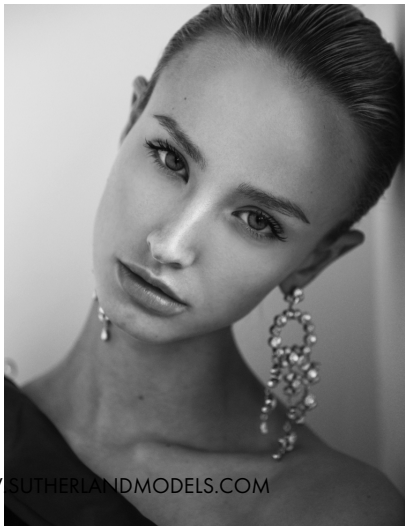

JESSICA STEPANOVA

HEIGHT 5' 7½" (172CM) BUST 32C WAIST 25½" (64.5CM) HIPS 36½" (93CM) DRESS 2US (32EUR) SHOES 8US HAIR DARK BLOND
EYES GREEN

JESSICA STEPANOVA

HEIGHT 5' 7½" (172CM) BUST 32C WAIST 25½" (64.5CM) HIPS 36½" (93CM) DRESS 2US (32EUR) SHOES 8US HAIR DARK BLOND
EYES GREEN