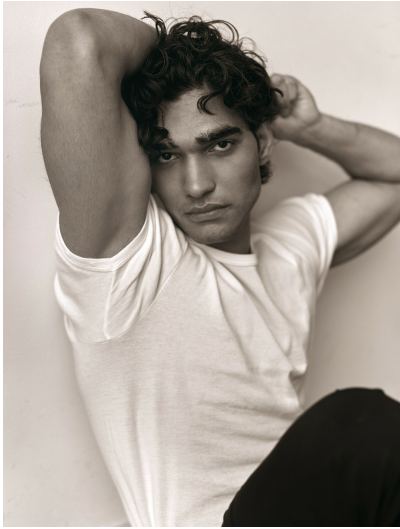

IMRAN ALI

HEIGHT 6' 0" (182.5CM) SUIT 36½" (93CM) WAIST 29" (73.5CM) SLEEVE 24" (61CM) INSEAM 31" SHOES 9US HAIR BLACK EYES BLACK

IMRAN ALI

HEIGHT 6' 0" (182.5CM) SUIT 36½" (93CM) WAIST 29" (73.5CM) SLEEVE 24" (61CM) INSEAM 31" SHOES 9US HAIR BLACK EYES BLACK