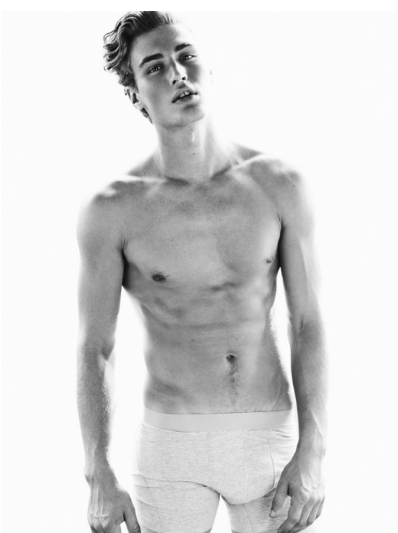

REUBEN COHEN

HEIGHT 6' 2" (188CM) COLLAR 15" SUIT 40" (101.5CM) WAIST 32" (81CM) SLEEVE 32" (81CM) INSEAM 32" SHOES 11US HAIR BROWN EYES BROWN

Rebel Army

Photography
CHUANDO AND FREY

Styling
RANDOLPH TAN

Hair and Makeup: **MARC YENG** / Art Direction: **Martin Polfermann** and **Tim Brown** / Model: **Reuben Cohen** / **JERRY TAN**

Production: **Page**
Hair: **DAVID MARRAS**
Makeup: **DAVID MARRAS**
Styling: **TYRA & DAVID FORD**
Photography: **CHUANDO AND FREY**
Art Direction: **MARTIN POLFERMANN**
Model: **REUBEN COHEN**
Hair and Makeup: **MARC YENG**
Styling: **RANDOLPH TAN**

DISNEY 71

REUBEN COHEN

HEIGHT 6' 2" (188CM) COLLAR 15" SUIT 40" (101.5CM) WAIST 32" (81CM) SLEEVE 32" (81CM) INSEAM 32" SHOES 11 US HAIR BROWN EYES BROWN

REUBEN COHEN

HEIGHT 6' 2" (188CM) COLLAR 15" SUIT 40" (101.5CM) WAIST 32" (81CM) SLEEVE 32" (81CM) INSEAM 32" SHOES 11US HAIR BROWN EYES BROWN

REUBEN COHEN

HEIGHT 6' 2" (188CM) COLLAR 15" SUIT 40" (101.5CM) WAIST 32" (81CM) SLEEVE 32" (81CM) INSEAM 32" SHOES 11US HAIR
BROWN EYES BROWN