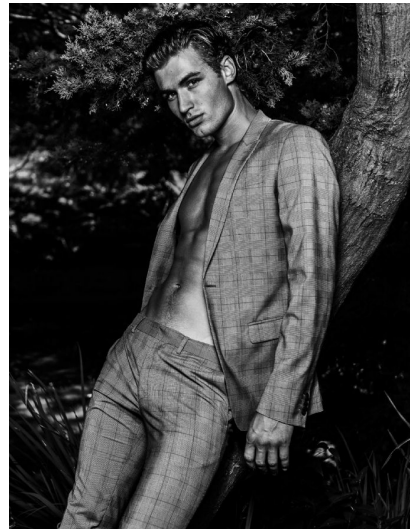

REUBEN COHEN

HEIGHT 6' 2" (188CM) COLLAR 15" SUIT 40" (101.5CM) WAIST 32" (81CM) SLEEVE 32" (81CM) INSEAM 32" SHOES 11US HAIR BROWN EYES BROWN

Rebel Army

Photography
CHUANDO AND FREY

Styling
RANDOLPH TAN

Hair and Makeup: **MARC YENG** / Art Direction: **Martin Polfermann** and **Tim Brown** / Model: **Reuben Cohen** / **JERRY TAN**

DISNEY 71

REUBEN COHEN

HEIGHT 6' 2" (188CM) COLLAR 15" SUIT 40" (101.5CM) WAIST 32" (81CM) SLEEVE 32" (81CM) INSEAM 32" SHOES 11 US HAIR BROWN EYES BROWN

REUBEN COHEN

HEIGHT 6' 2" (188CM) COLLAR 15" SUIT 40" (101.5CM) WAIST 32" (81CM) SLEEVE 32" (81CM) INSEAM 32" SHOES 11US HAIR BROWN EYES BROWN