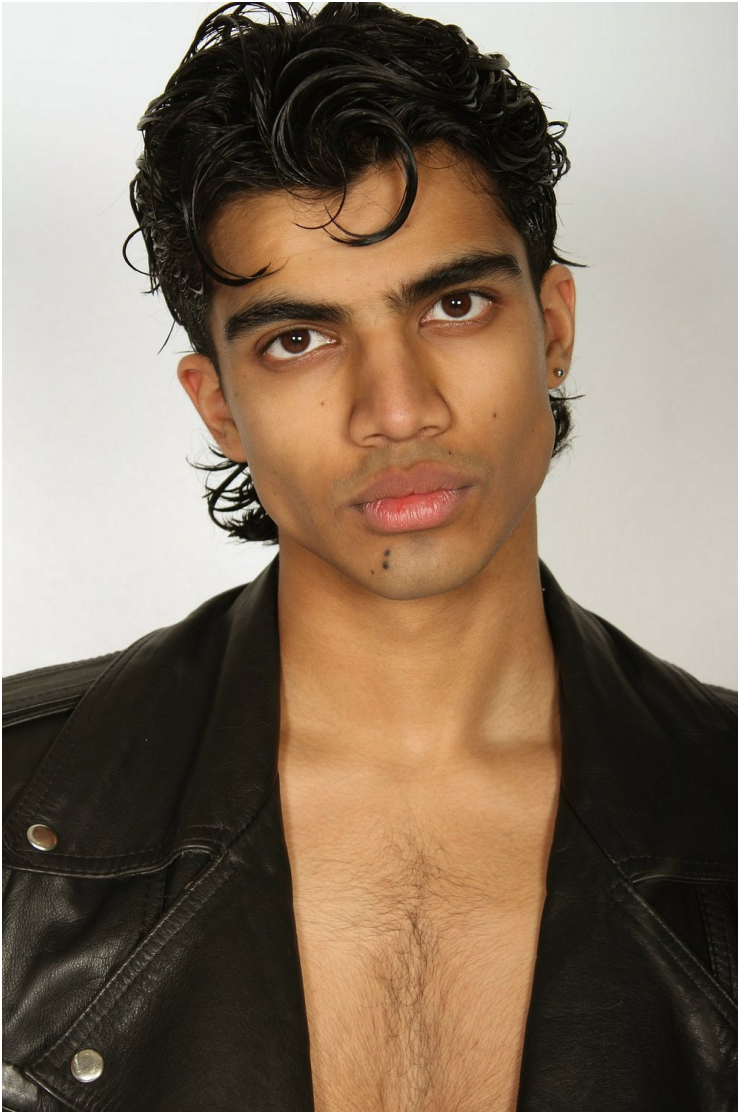

SUMEET SIDHU

HEIGHT 6' 2" (188.5CM) SUIT 35½" (90.5CM) WAIST 31" (79CM) SLEEVE 32" (81CM) INSEAM
32" SHOES 11½US HAIR BLACK EYES BROWN

SUMEET SIDHU

HEIGHT 6' 2" (188.5CM) SUIT 35½" (90.5CM) WAIST 31" (79CM) SLEEVE 32" (81CM) INSEAM
32" SHOES 11½US HAIR BLACK EYES BROWN

SUMEET SIDHU

HEIGHT 6' 2" (188.5CM) SUIT 35½" (90.5CM) WAIST 31" (79CM) SLEEVE 32" (81CM) INSEAM
32" SHOES 11½US HAIR BLACK EYES BROWN