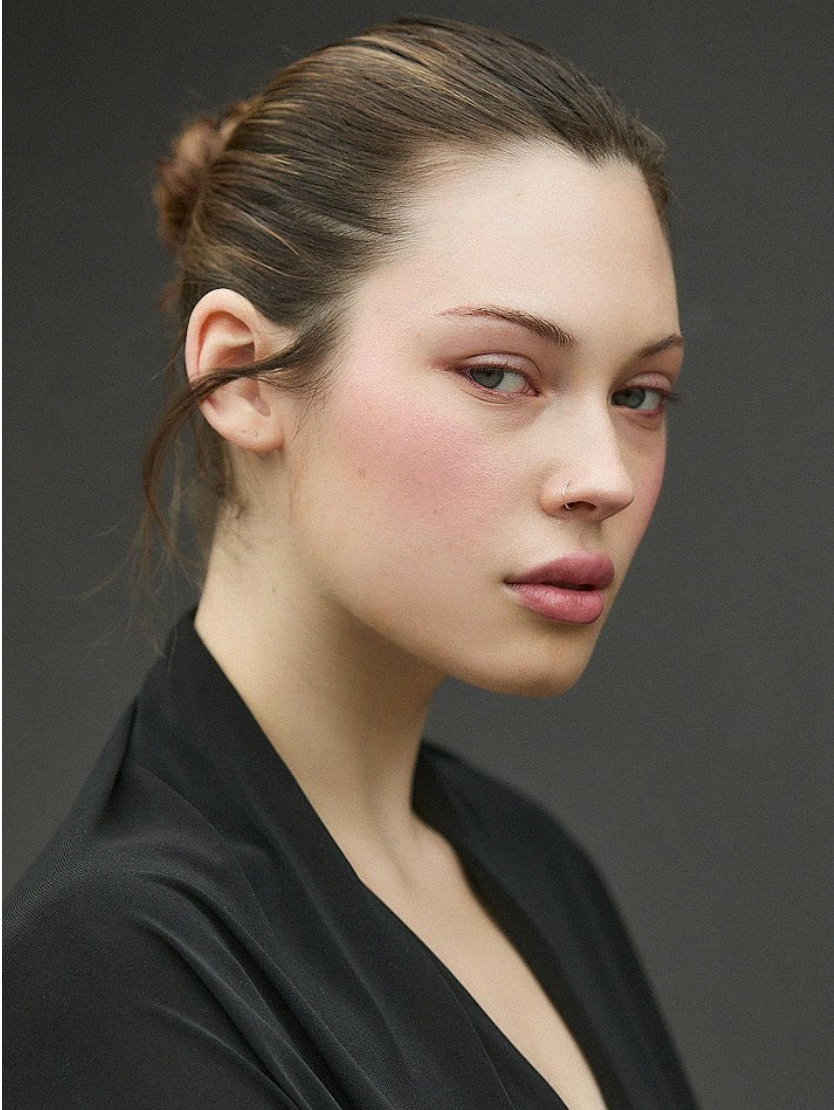

KYLIE WRIGHT

HEIGHT 5' 10" (178CM) BUST 32A WAIST 24" (61CM) HIPS 35" (89CM) DRESS 2-4US (32-34EUR) SHOES 10US HAIR BROWN EYES BLUE

KYLIE WRIGHT

sutherland
models

HEIGHT 5' 10" (178CM) BUST 32A WAIST 24" (61CM) HIPS 35" (89CM) DRESS 2-4US (32-34EUR) SHOES 10US HAIR BROWN EYES BLUE