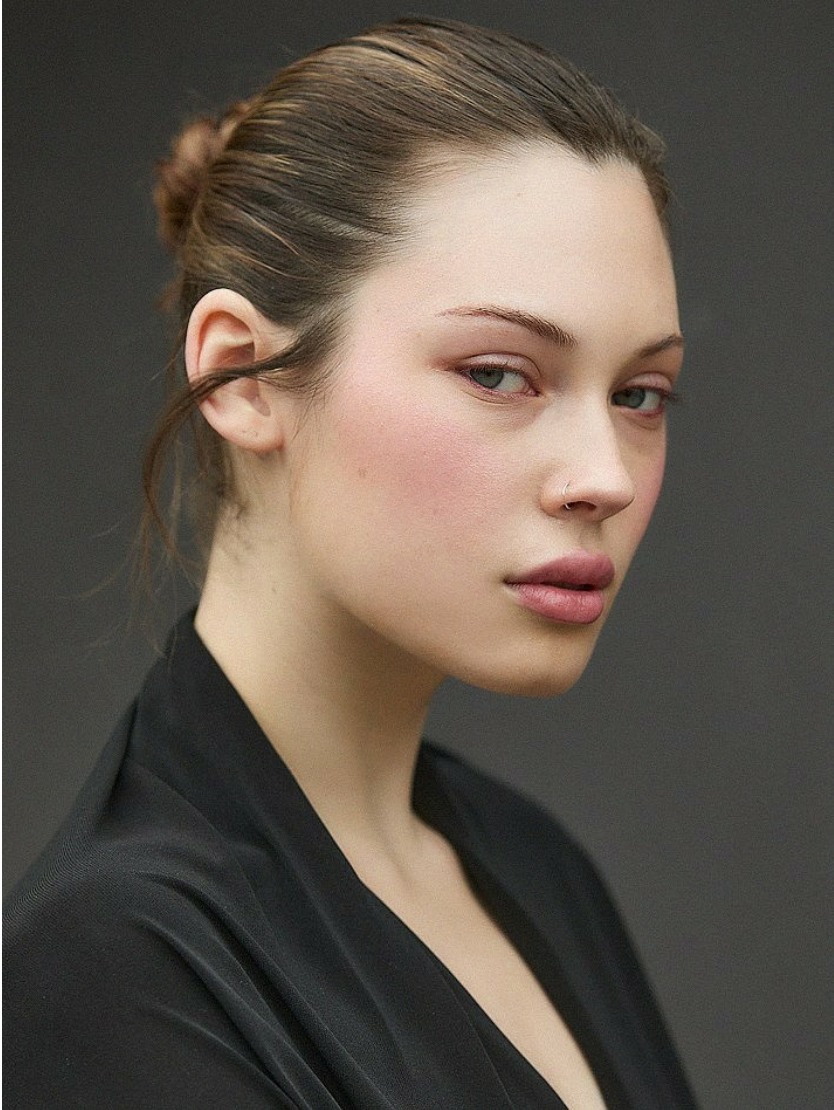

KYLIE WRIGHT

sutherland
models

HEIGHT 5' 10" (178CM) BUST 32A WAIST 24" (61CM) HIPS 35" (89CM) DRESS 2-4US (32-34EUR) SHOES 10US HAIR BROWN EYES BLUE