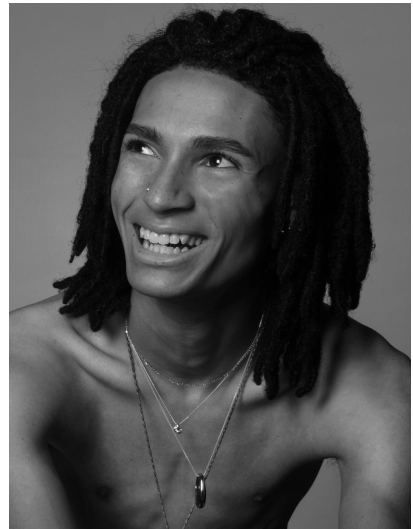

MALCOLM JAMES

HEIGHT 6' 1" (185.5CM) SUIT 31" (78.5CM) WAIST 29" (74CM) SLEEVE 30" (76CM) INSEAM 32" SHOES 10½US HAIR BLACK

MALCOLM JAMES

HEIGHT 6' 1" (185.5CM) SUIT 31" (78.5CM) WAIST 29" (74CM) SLEEVE 30" (76CM) INSEAM 32" SHOES 10½US HAIR BLACK