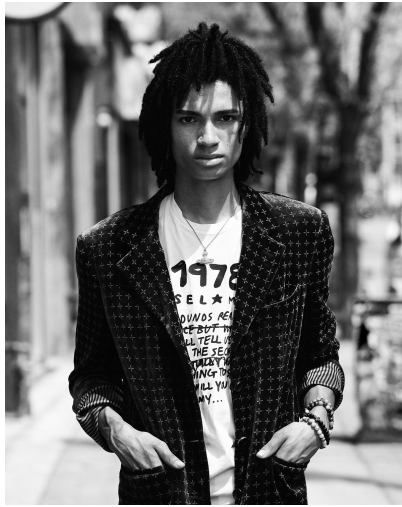

MALCOLM JAMES

HEIGHT 6' 1" (185.5CM) SUIT 31" (78.5CM) WAIST 29" (74CM) SLEEVE 30" (76CM) INSEAM 32" SHOES 10½US HAIR BLACK

MALCOLM JAMES

HEIGHT 6' 1" (185.5CM) SUIT 31" (78.5CM) WAIST 29" (74CM) SLEEVE 30" (76CM) INSEAM 32" SHOES 10½US HAIR BLACK