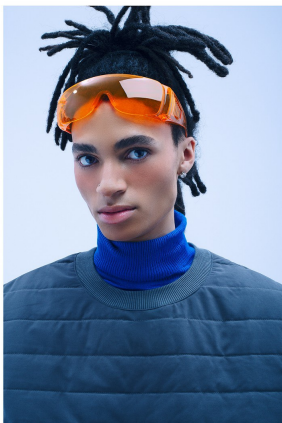

MALCOLM JAMES

HEIGHT 6' 1" (185.5CM) SUIT 31" (78.5CM) WAIST 29" (74CM) SLEEVE 30" (76CM) INSEAM 32" SHOES 10½US HAIR BLACK

MALCOLM JAMES

HEIGHT 6' 1" (185.5CM) SUIT 31" (78.5CM) WAIST 29" (74CM) SLEEVE 30" (76CM) INSEAM 32" SHOES 10½US HAIR BLACK