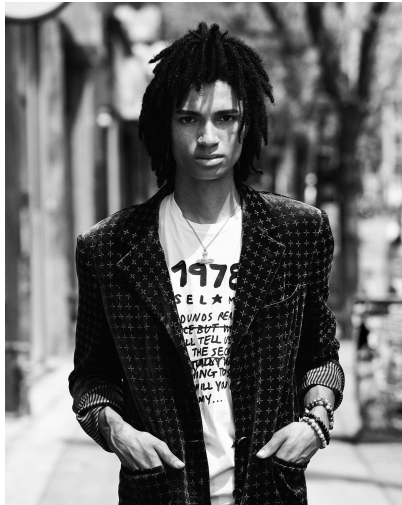

MALCOLM JAMES

HEIGHT 6' 1" (185.5CM) SUIT 31" (78.5CM) WAIST 29" (74CM) SLEEVE 30" (76CM) INSEAM 32" SHOES 10½US HAIR BLACK

MALCOLM JAMES

HEIGHT 6' 1" (185.5CM) SUIT 31" (78.5CM) WAIST 29" (74CM) SLEEVE 30" (76CM) INSEAM 32" SHOES 10½US HAIR BLACK