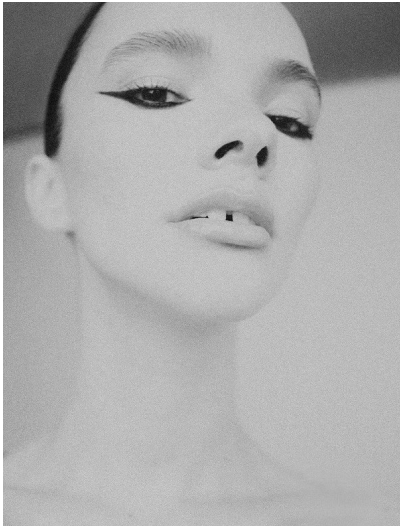

SHARLEEN MEINKE

HEIGHT 5' 9½" (177CM) BUST 34B WAIST 25" (63.5CM) HIPS 36½" (93CM) DRESS 4US (34EUR) SHOES 8½US HAIR DARK
BROWN EYES BROWN

SHARLEEN MEINKE

HEIGHT 5' 9½" (177CM) BUST 34B WAIST 25" (63.5CM) HIPS 36½" (93CM) DRESS 4US (34EUR) SHOES 8½US HAIR DARK
BROWN EYES BROWN

SHARLEEN MEINKE

HEIGHT 5' 9½" (177CM) BUST 34B WAIST 25" (63.5CM) HIPS 36½" (93CM) DRESS 4US (34EUR) SHOES 8½US HAIR DARK
BROWN EYES BROWN