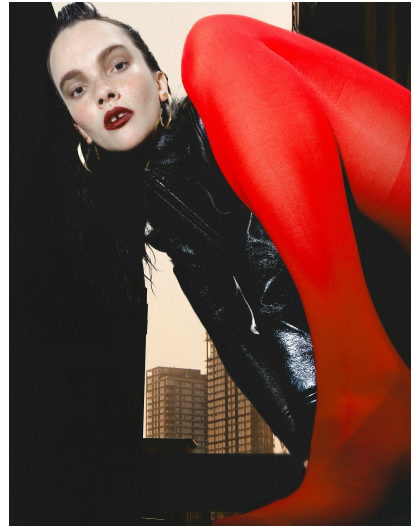

SHARLEEN MEINKE

HEIGHT 5' 9½" (177CM) BUST 34B WAIST 25" (63.5CM) HIPS 36½" (93CM) DRESS 4US (34EUR) SHOES 8½US HAIR DARK
BROWN EYES BROWN

SHARLEEN MEINKE

HEIGHT 5' 9½" (177CM) BUST 34B WAIST 25" (63.5CM) HIPS 36½" (93CM) DRESS 4US (34EUR) SHOES 8½US HAIR DARK
BROWN EYES BROWN

SHARLEEN MEINKE

HEIGHT 5' 9½" (177CM) BUST 34B WAIST 25" (63.5CM) HIPS 36½" (93CM) DRESS 4US (34EUR) SHOES 8½US HAIR DARK
BROWN EYES BROWN