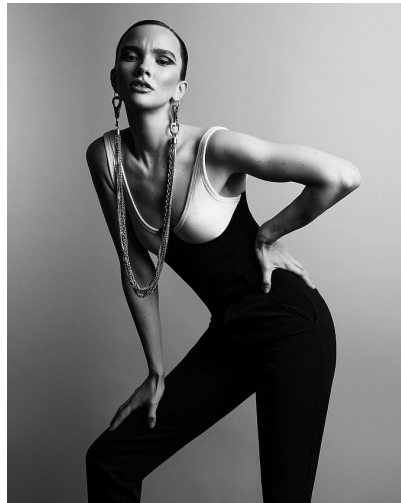

SHARLEEN MEINKE

HEIGHT 5' 9½" (177CM) BUST 34B WAIST 25" (63.5CM) HIPS 36½" (93CM) DRESS 4US (34EUR) SHOES 8½US HAIR DARK
BROWN EYES BROWN

SHARLEEN MEINKE

HEIGHT 5' 9½" (177CM) BUST 34B WAIST 25" (63.5CM) HIPS 36½" (93CM) DRESS 4US (34EUR) SHOES 8½US HAIR DARK
BROWN EYES BROWN

SHARLEEN MEINKE

HEIGHT 5' 9½" (177CM) BUST 34B WAIST 25" (63.5CM) HIPS 36½" (93CM) DRESS 4US (34EUR) SHOES 8½US HAIR DARK
BROWN EYES BROWN