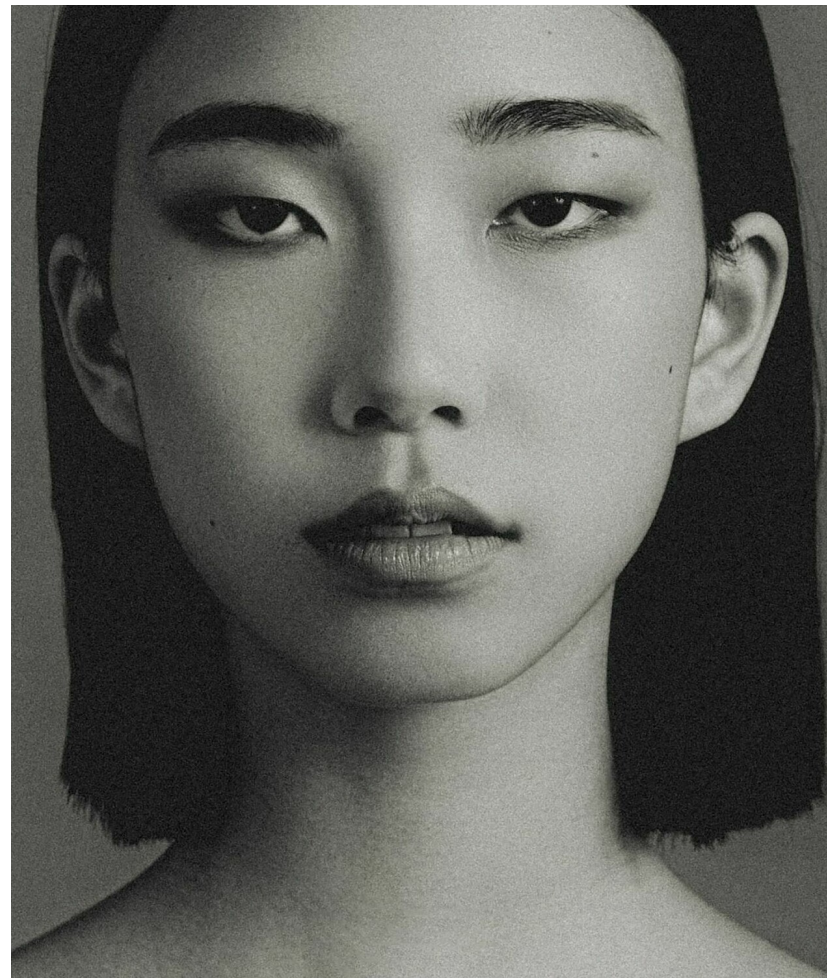

ANNEQI

HEIGHT 5' 11½" (181CM) BUST 34A WAIST 24½" (62CM) HIPS 35½" (90.5CM) DRESS 0-2US (30-32EUR) SHOES 9½US HAIR BLACK EYES BROWN

ANNEQI

HEIGHT 5' 11½" (181CM) BUST 34A WAIST 24½" (62CM) HIPS 35½" (90.5CM) DRESS 0-2US (30-32EUR) SHOES 9½US HAIR BLACK EYES BROWN