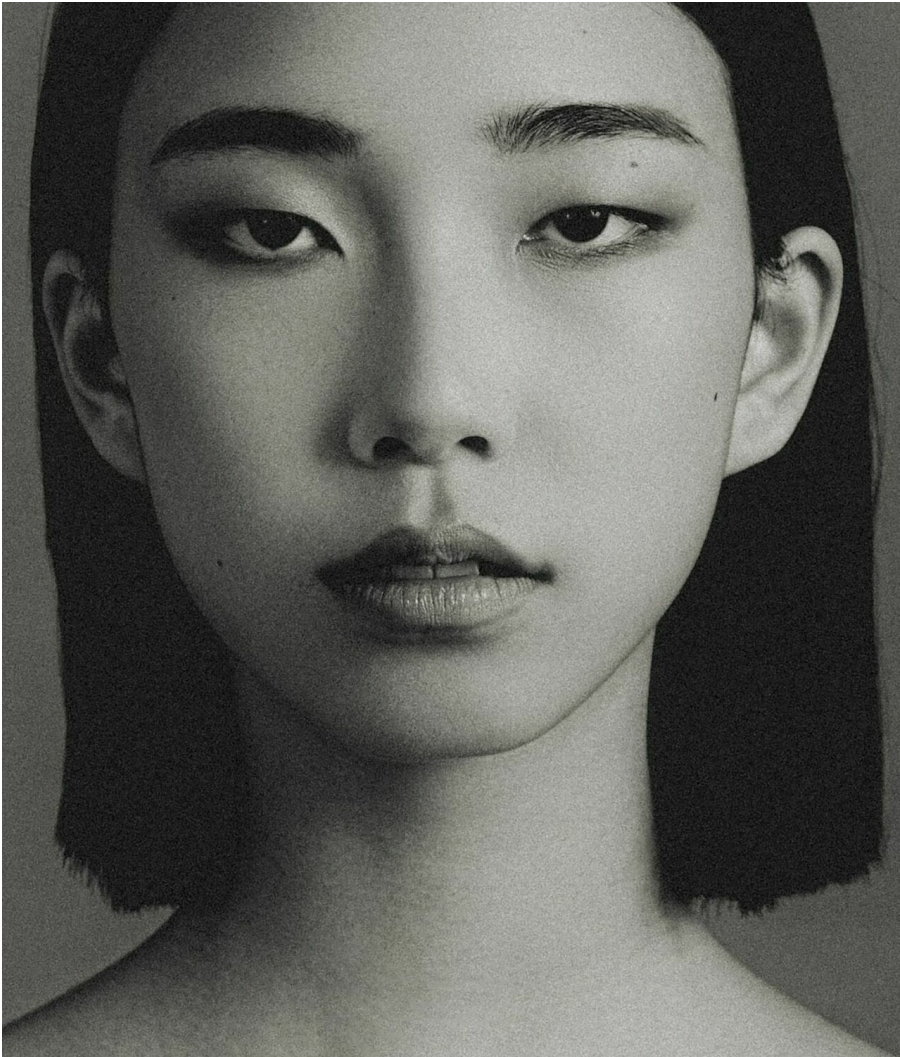

ANNE QI

HEIGHT 5' 11½" (181CM) BUST 34A WAIST 24½" (62CM) HIPS 35½" (90.5CM) DRESS 0-2US
(30-32EUR) SHOES 9½US HAIR BLACK EYES BROWN