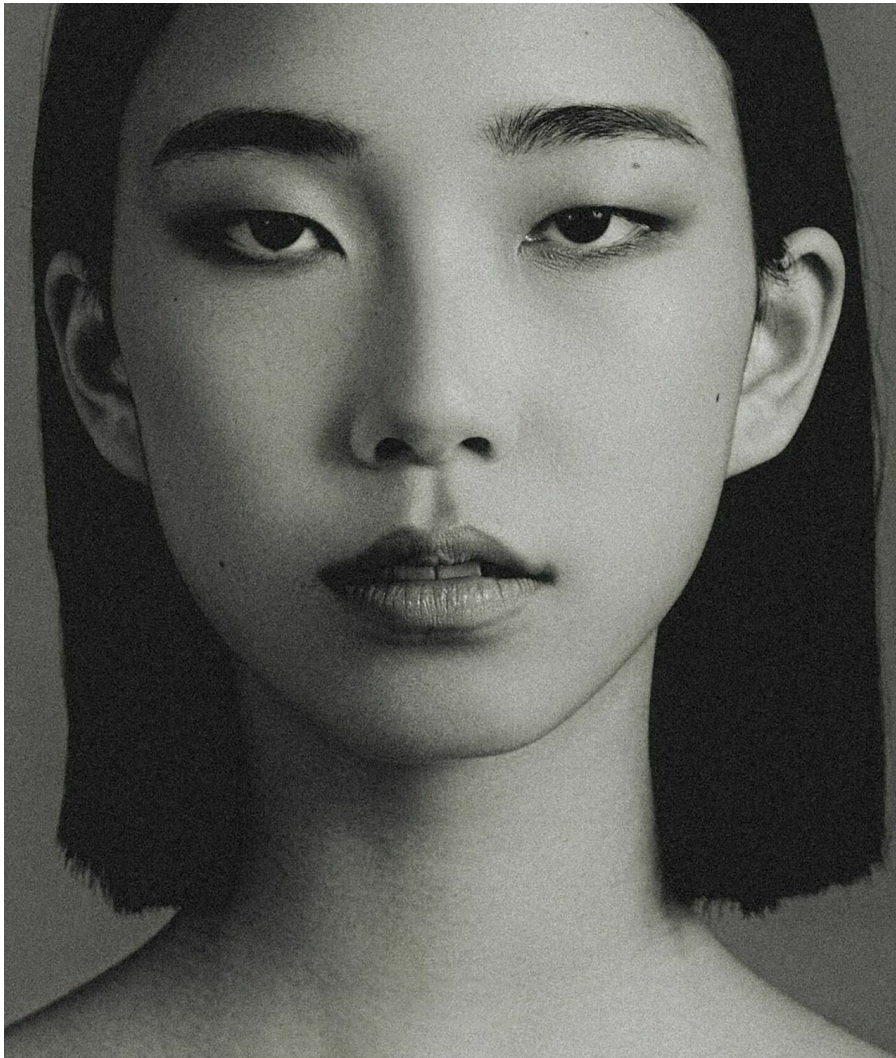

ANNE QI

HEIGHT 5' 11½" (181CM) BUST 34A WAIST 24½" (62CM) HIPS 35½" (90.5CM) DRESS 0-2US
(30-32EUR) SHOES 9½US HAIR BLACK EYES BROWN

ANNE QI

HEIGHT 5' 11½" (181CM) BUST 34A WAIST 24½" (62CM) HIPS 35½" (90.5CM) DRESS 0-2US
(30-32EUR) SHOES 9½US HAIR BLACK EYES BROWN