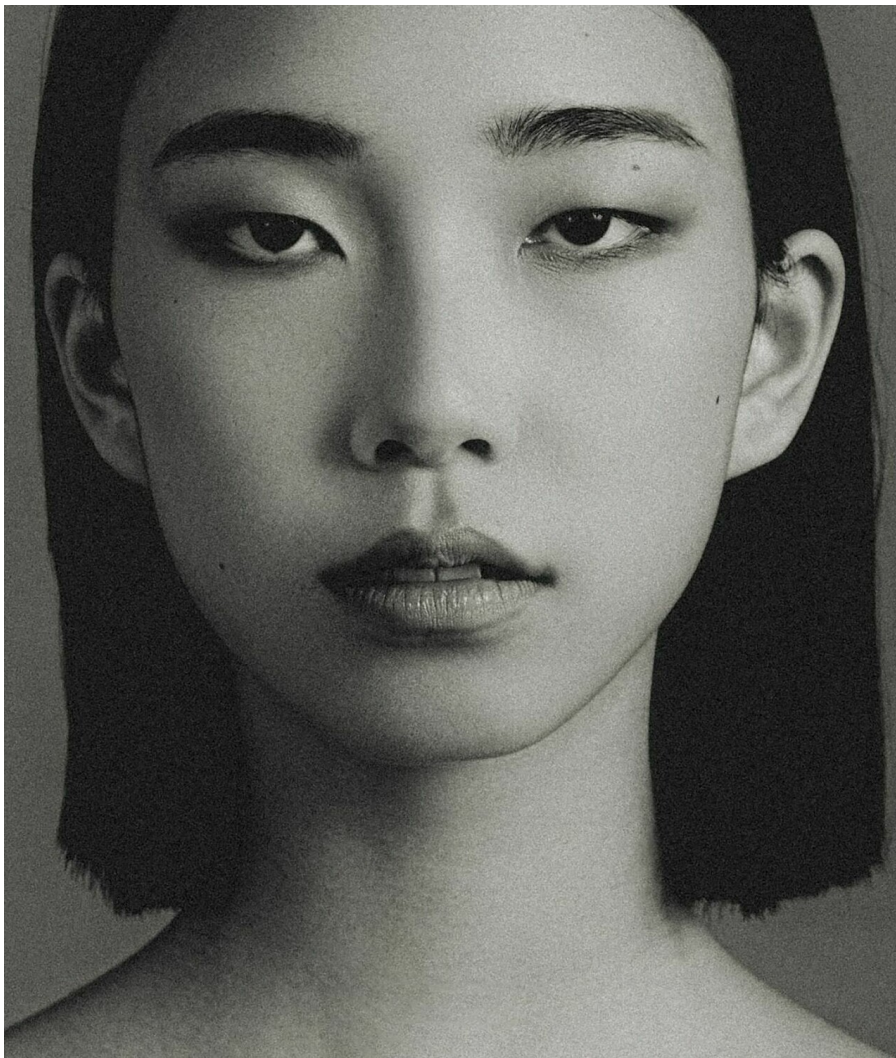

ANNE QI

HEIGHT 5' 11½" (181CM) BUST 34A WAIST 25½" (64.5CM) HIPS 36" (92CM) DRESS 0-2US
(30-32EUR) SHOES 9½US HAIR BLACK EYES BROWN