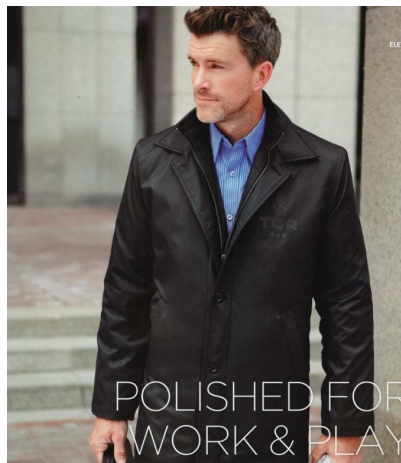

MICHAEL HAUVER

HEIGHT 6' 1" (185CM) COLLAR 15½" SUIT 42" (106.5CM) WAIST 32" (81CM) SLEEVE 33" (83.5CM) INSEAM 33" SHOES 10½US
HAIR DARK BLOND EYES BLUE