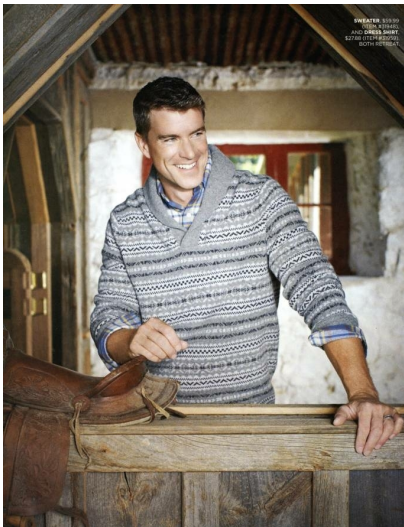

# MICHAEL HAUVER

HEIGHT 6' 1" (185CM) COLLAR 15½" SUIT 42" (106.5CM) WAIST 32" (81CM) SLEEVE 33" (83.5CM) INSEAM 33" SHOES 10½US  
HAIR DARK BLOND EYES BLUE