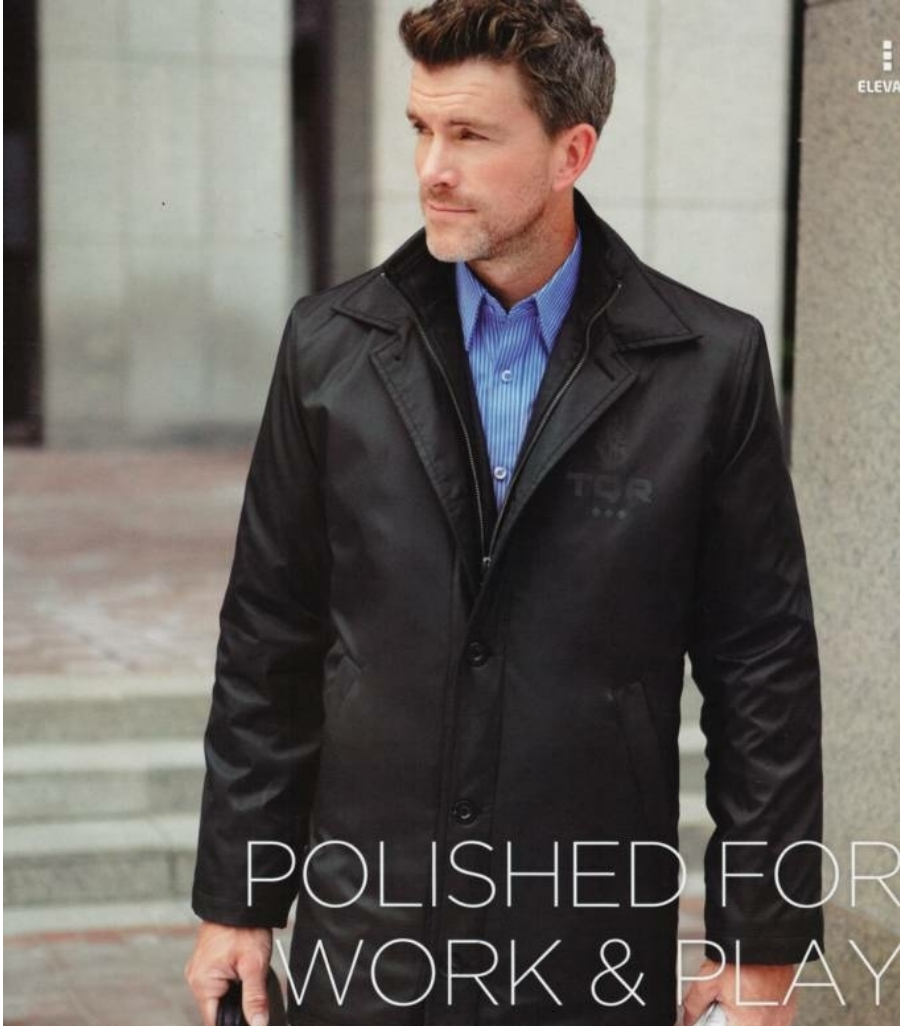

MICHAEL HAUVER

HEIGHT 6' 1" (185CM) COLLAR 15½" SUIT 42" (106.5CM) WAIST 32" (81CM) SLEEVE 33"
(83.5CM) INSEAM 33" SHOES 10½US HAIR DARK BLOND EYES BLUE