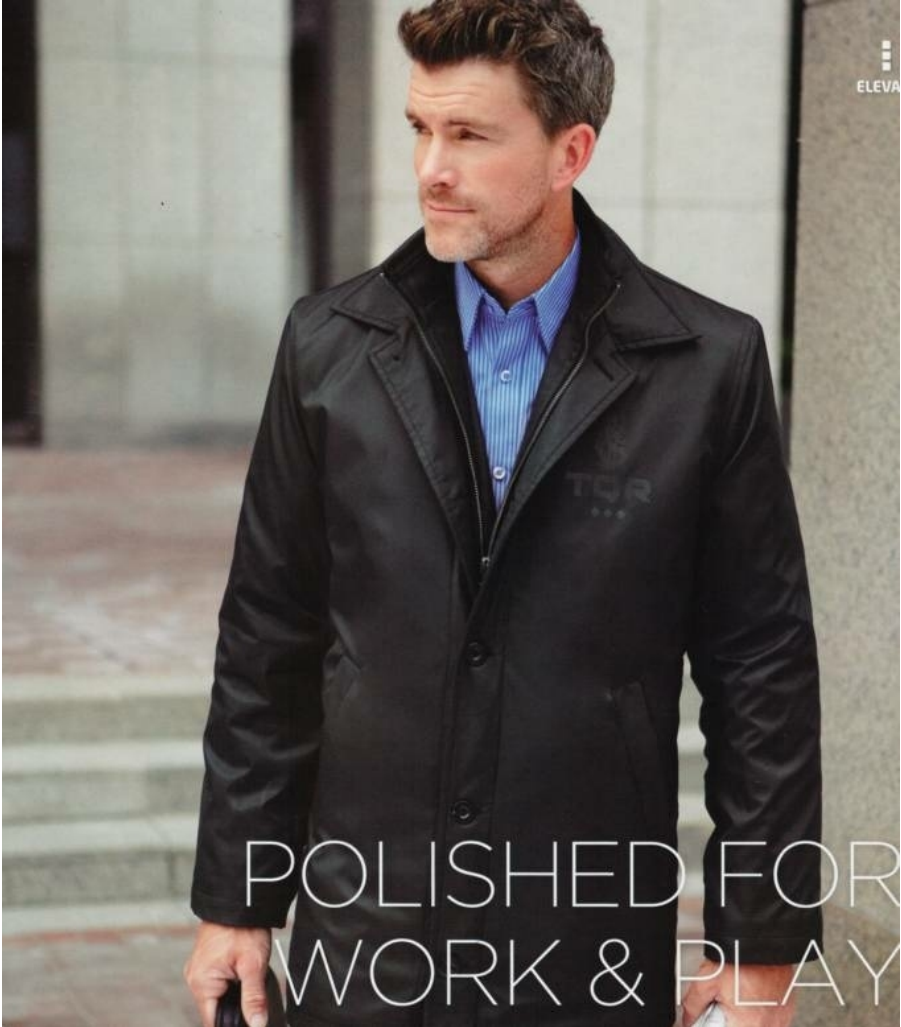

MICHAEL HAUVER

sutherland
models

HEIGHT 6' 1" (185CM) COLLAR 15½" SUIT 42" (106.5CM) WAIST 32" (81CM) SLEEVE 33"
(83.5CM) INSEAM 33" SHOES 10½US HAIR DARK BLOND EYES BLUE

MICHAEL HAUVER

HEIGHT 6' 1" (185CM) COLLAR 15½" SUIT 42" (106.5CM) WAIST 32" (81CM) SLEEVE 33"
(83.5CM) INSEAM 33" SHOES 10½US HAIR DARK BLOND EYES BLUE