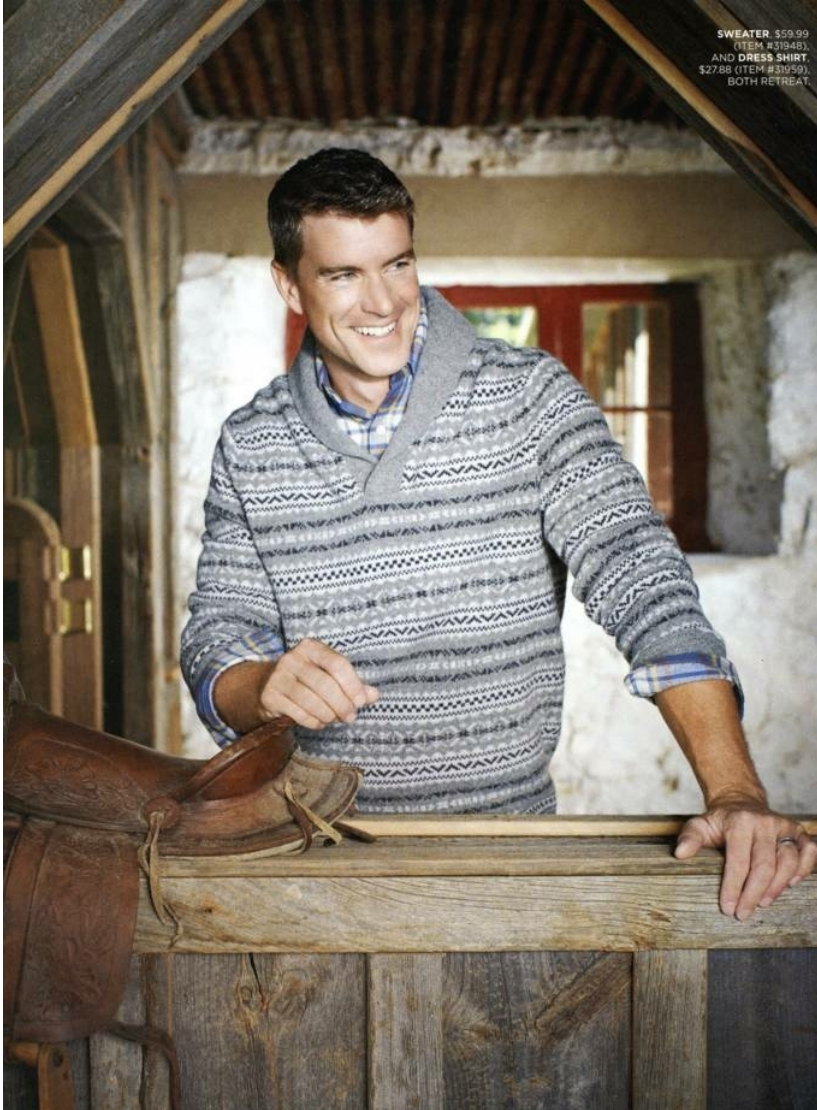

MICHAEL HAUVER

sutherland
models

HEIGHT 6' 1" (185CM) COLLAR 15½" SUIT 42" (106.5CM) WAIST 32" (81CM) SLEEVE 33"
(83.5CM) INSEAM 33" SHOES 10½US HAIR DARK BLOND EYES BLUE