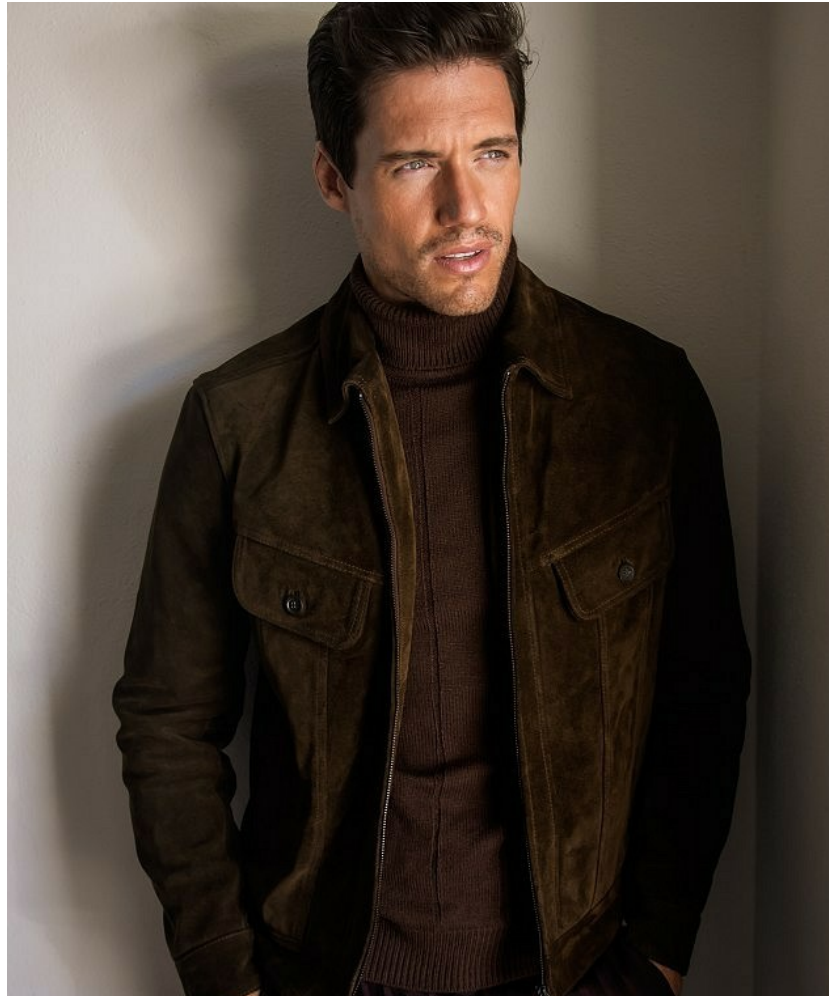

# KARL DREXEL

HEIGHT 6' 1" (185.5CM) COLLAR 15½" SUIT 40" (101.5CM) WAIST 32" (81.5CM) SLEEVE 32" (81CM) INSEAM 32" SHOES 12US HAIR BROWN EYES BLUE