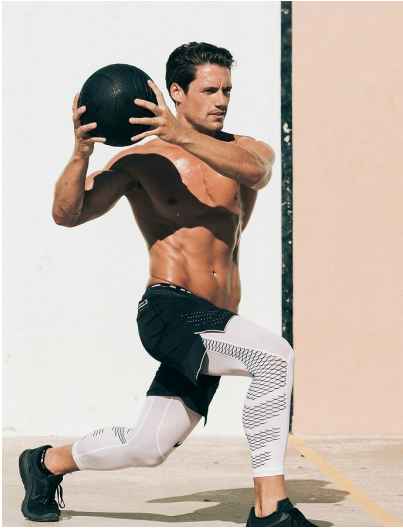

KARL DREXEL

HEIGHT 6' 1" (185.5CM) COLLAR 15½" SUIT 40" (101.5CM) WAIST 32" (81.5CM) SLEEVE 32" (81CM) INSEAM 32" SHOES 12US
HAIR BROWN EYES BLUE

KARL DREXEL

HEIGHT 6' 1" (185.5CM) COLLAR 15½" SUIT 40" (101.5CM) WAIST 32" (81.5CM) SLEEVE 32" (81CM) INSEAM 32" SHOES 12US
HAIR BROWN EYES BLUE

KARL DREXEL

HEIGHT 6' 1" (185.5CM) COLLAR 15½" SUIT 40" (101.5CM) WAIST 32" (81.5CM) SLEEVE 32" (81CM) INSEAM 32" SHOES 12US
HAIR BROWN EYES BLUE