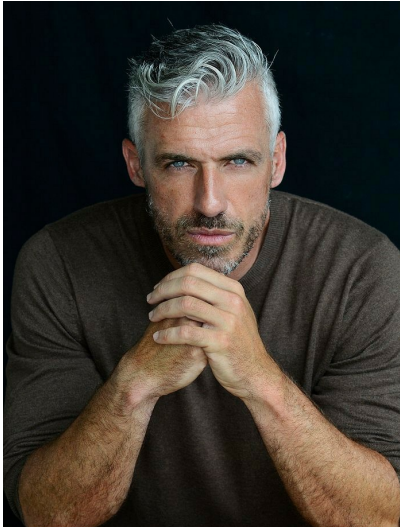

SERGIO FERNANDEZ

HEIGHT 5' 11" (180CM) COLLAR 15½" SUIT 40" (101.5CM) WAIST 31" (78.5CM) SLEEVE 32" (81.5CM) INSEAM 31" SHOES 10US
HAIR SALT & PEPPER EYES BLUE

SERGIO FERNANDEZ

HEIGHT 5' 11" (180CM) COLLAR 15½" SUIT 40" (101.5CM) WAIST 31" (78.5CM) SLEEVE 32" (81.5CM) INSEAM 31" SHOES 10US
HAIR SALT & PEPPER EYES BLUE

SERGIO FERNANDEZ

HEIGHT 5' 11" (180CM) COLLAR 15½" SUIT 40" (101.5CM) WAIST 31" (78.5CM) SLEEVE 32" (81.5CM) INSEAM 31" SHOES 10US
HAIR SALT & PEPPER EYES BLUE