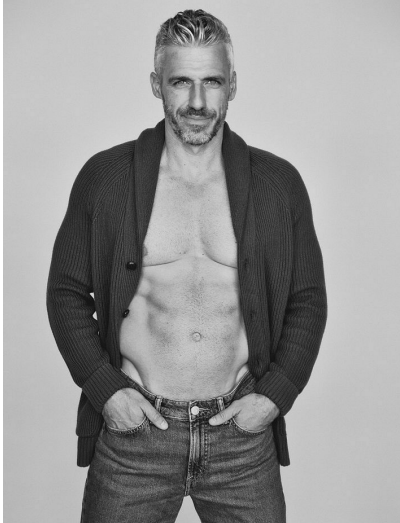

SERGIO FERNANDEZ

HEIGHT 5' 11" (180CM) COLLAR 15½" SUIT 40" (101.5CM) WAIST 31" (78.5CM) SLEEVE 32" (81.5CM) INSEAM 31" SHOES 10US
HAIR SALT & PEPPER EYES BLUE

SERGIO FERNANDEZ

HEIGHT 5' 11" (180CM) COLLAR 15½" SUIT 40" (101.5CM) WAIST 31" (78.5CM) SLEEVE 32" (81.5CM) INSEAM 31" SHOES 10US
HAIR SALT & PEPPER EYES BLUE

SERGIO FERNANDEZ

HEIGHT 5' 11" (180CM) COLLAR 15½" SUIT 40" (101.5CM) WAIST 31" (78.5CM) SLEEVE 32" (81.5CM) INSEAM 31" SHOES 10US
HAIR SALT & PEPPER EYES BLUE