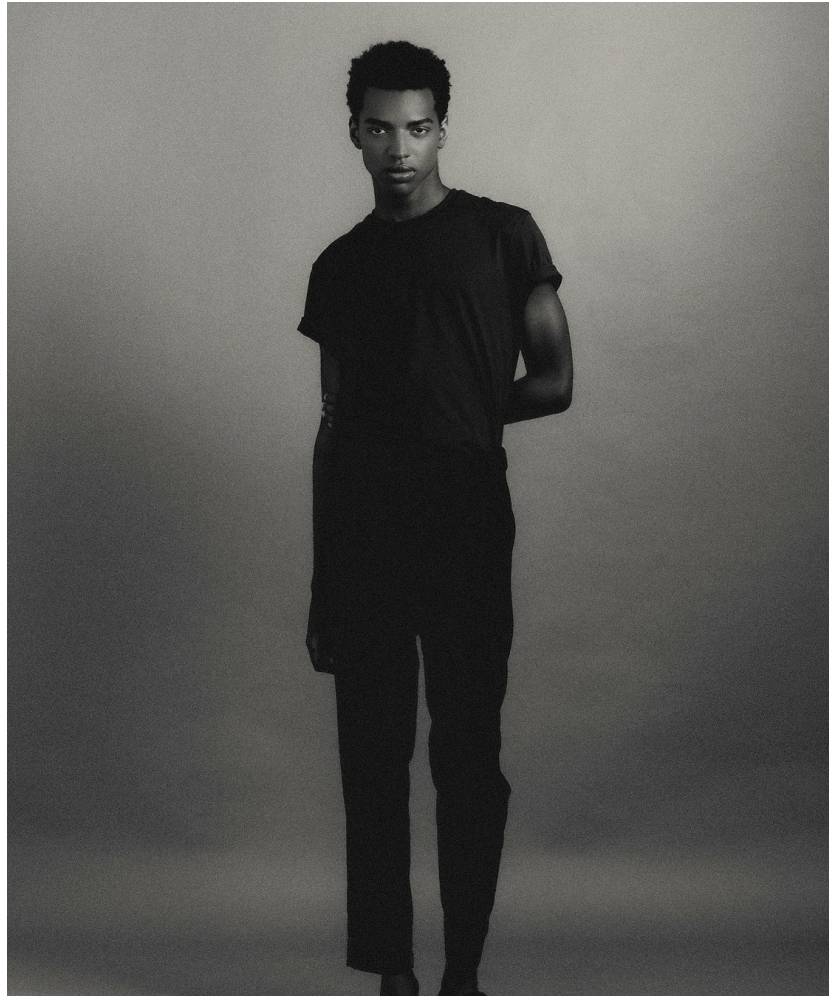

DANIEL HAMILTON

HEIGHT 6' 2½" (189.5CM) COLLAR 14½" SUIT 38" (96CM) WAIST 30" (76CM) SLEEVE 35" (88.5CM) INSEAM 32" SHOES 11½US HAIR BLACK EYES BROWN

DANIEL HAMILTON

HEIGHT 6' 2½" (189.5CM) COLLAR 14½" SUIT 38" (96CM) WAIST 30" (76CM) SLEEVE 35" (88.5CM) INSEAM 32" SHOES 11½US HAIR BLACK EYES BROWN