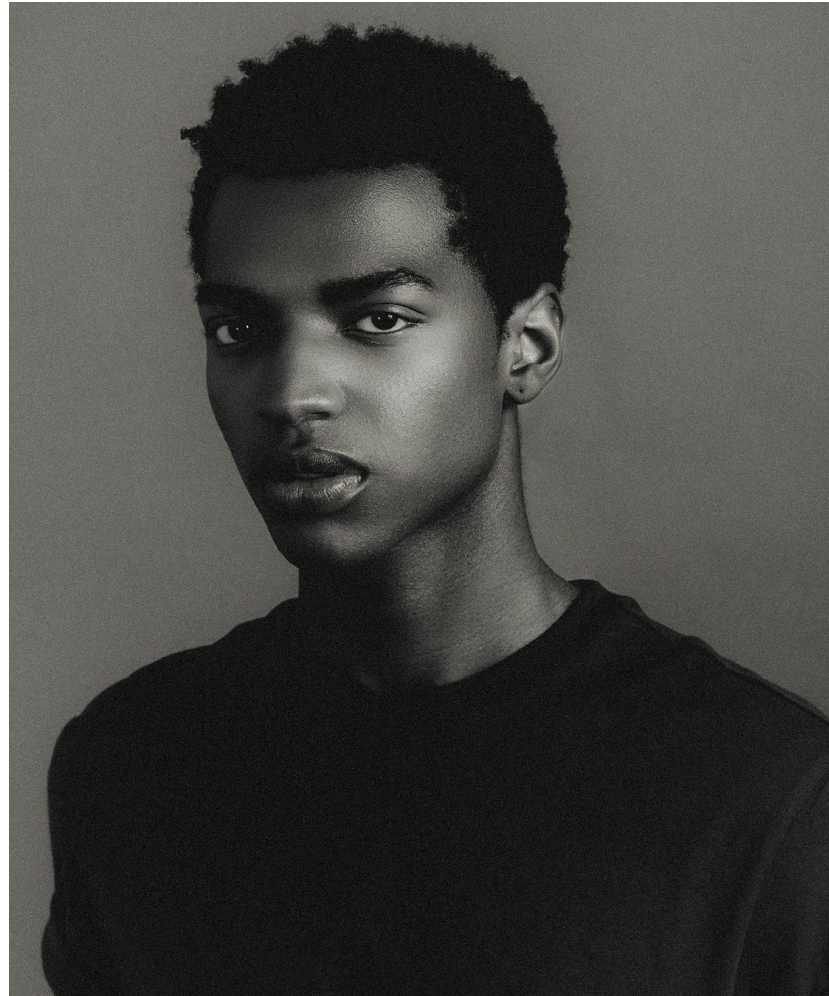

DANIEL HAMILTON

HEIGHT 6' 2½" (189.5CM) COLLAR 14½" SUIT 38" (96CM) WAIST 30" (76CM) SLEEVE 35" (88.5CM) INSEAM 32" SHOES 11½US HAIR BLACK EYES BROWN

DANIEL HAMILTON

HEIGHT 6' 2½" (189.5CM) COLLAR 14½" SUIT 38" (96CM) WAIST 30" (76CM) SLEEVE 35" (88.5CM) INSEAM 32" SHOES 11½US HAIR BLACK EYES BROWN