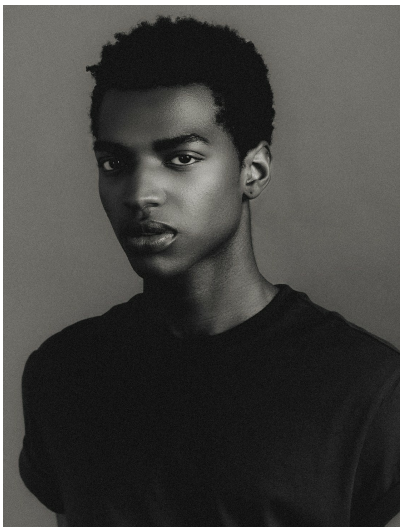

DANIEL HAMILTON

HEIGHT 6' 2½" (189.5CM) COLLAR 14½" SUIT 38" (96CM) WAIST 30" (76CM) SLEEVE 35" (88.5CM) INSEAM 32" SHOES 11½US
HAIR BLACK EYES BROWN

DANIEL HAMILTON

HEIGHT 6' 2½" (189.5CM) COLLAR 14½" SUIT 38" (96CM) WAIST 30" (76CM) SLEEVE 35" (88.5CM) INSEAM 32" SHOES 11½US
HAIR BLACK EYES BROWN