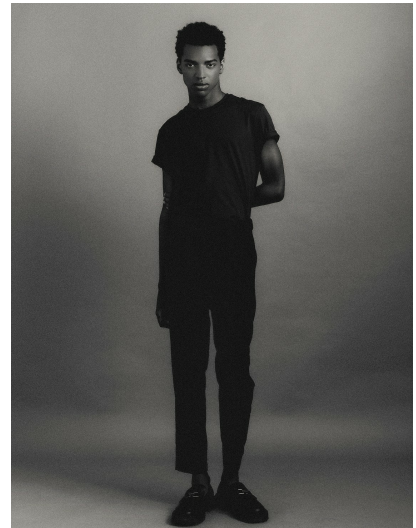

DANIEL HAMILTON

HEIGHT 6' 2½" (189.5CM) COLLAR 14½" SUIT 38" (96CM) WAIST 30" (76CM) SLEEVE 35" (88.5CM) INSEAM 32" SHOES 11½US
HAIR BLACK EYES BROWN

DANIEL HAMILTON

HEIGHT 6' 2½" (189.5CM) COLLAR 14½" SUIT 38" (96CM) WAIST 30" (76CM) SLEEVE 35" (88.5CM) INSEAM 32" SHOES 11½US
HAIR BLACK EYES BROWN