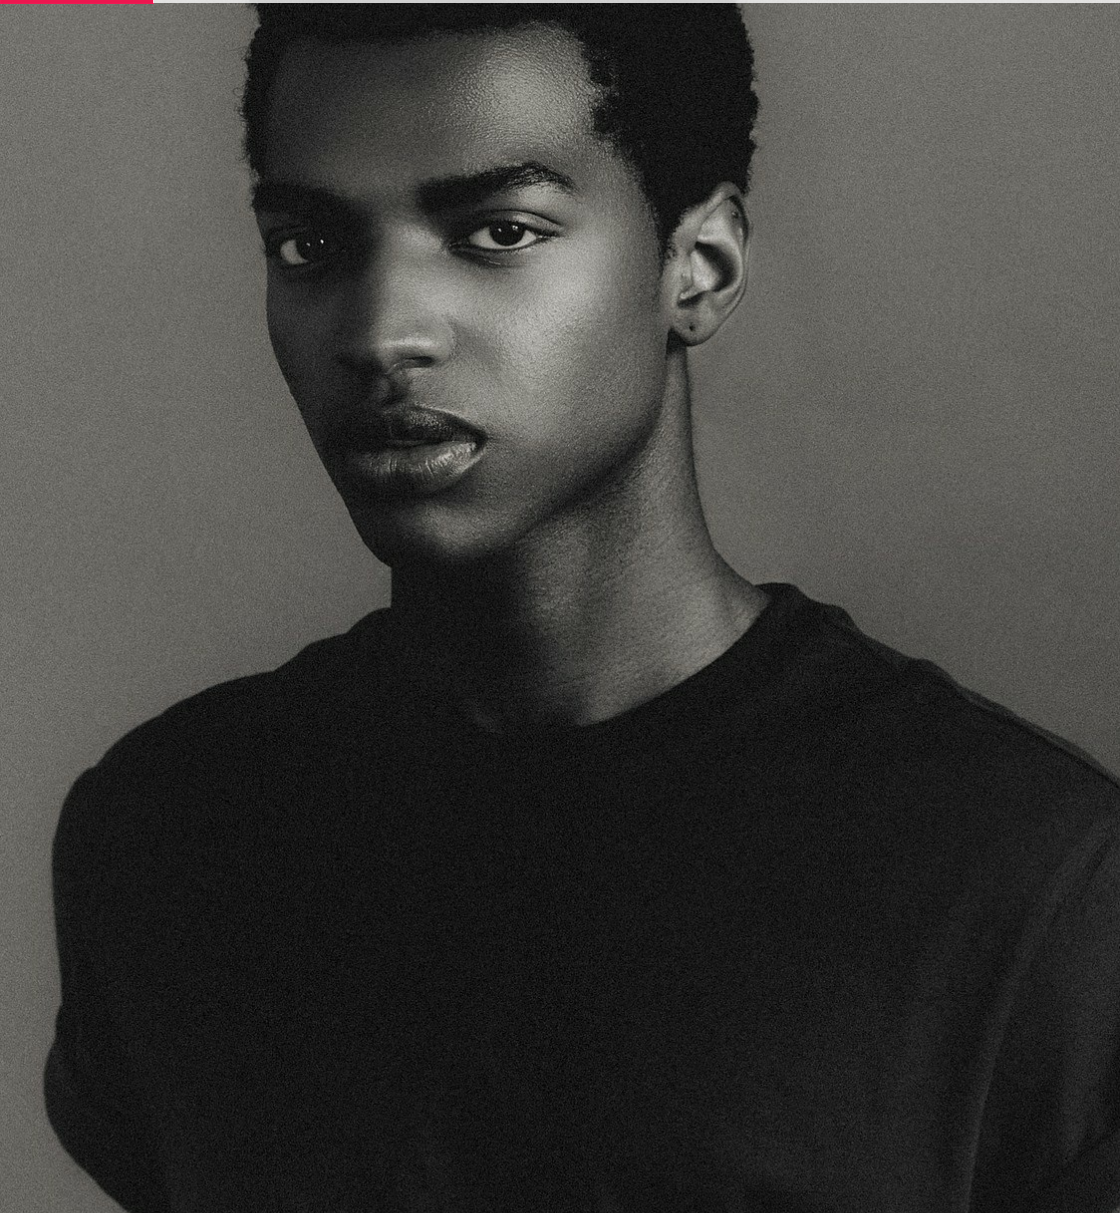

erland suth
mo
dels

DANIEL HAMILTON

HEIGHT 6' 2½" (189.5CM) COLLAR 14½" SUIT 38" (96CM) WAIST 30" (76CM) SLEEVE 35" (88.5CM)
INSEAM 32" SHOES 11½US HAIR BLACK EYES BROWN

333 BERING AVE. #400, TORONTO ON M8Z 3A8 - T. 416 703.7070 - WWW.SUTHERLANDMODELS.COM