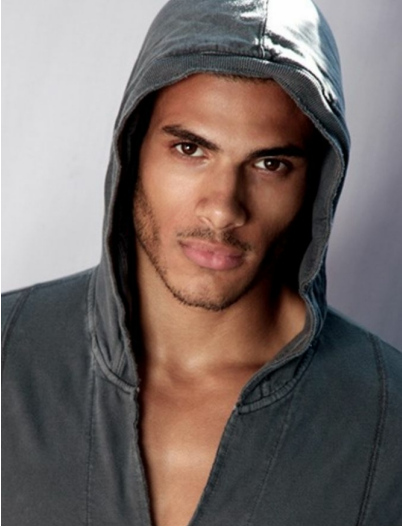

# MICHAEL MALINARIC

HEIGHT 6' 2" (188.5CM) COLLAR 16" SUIT 40" (101.5CM) WAIST 32" (81CM) SLEEVE 34" (86.5CM) INSEAM 34" SHOES 12US  
HAIR BLACK EYES BROWN