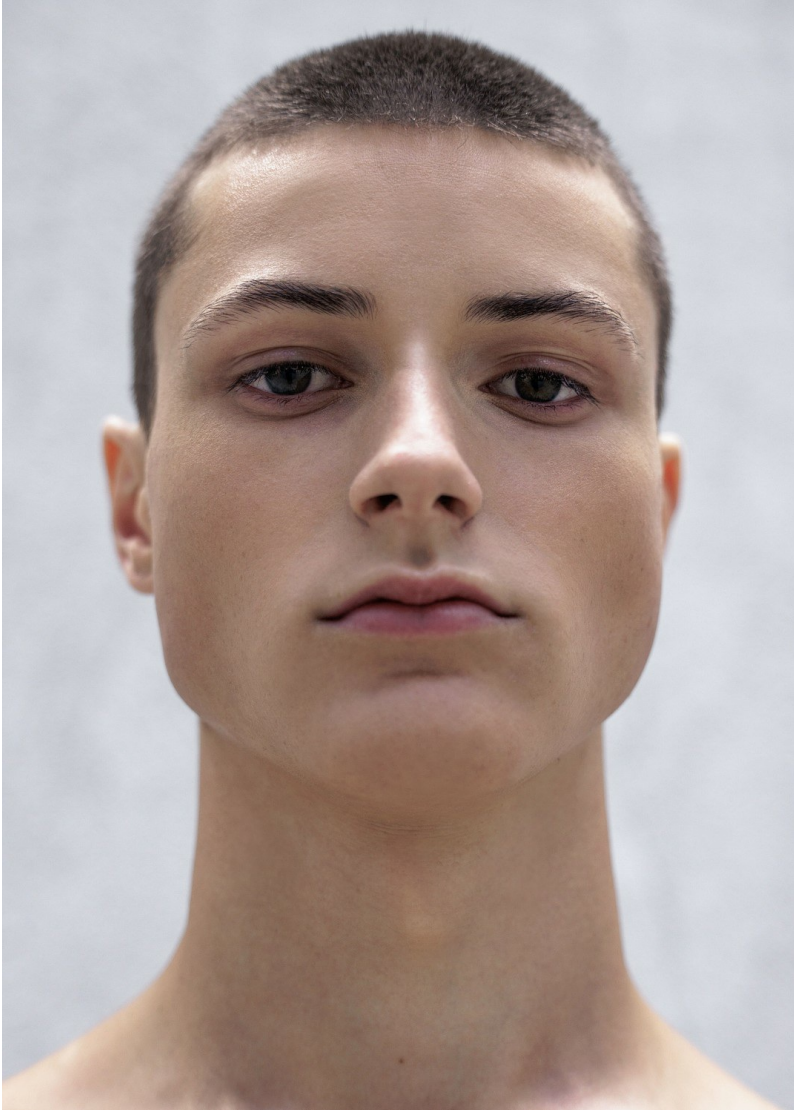

CALEB MACEACHERN-

HEIGHT 6' 1" (185.5CM) COLLAR 14½" SUIT 36" (91.5CM) WAIST 29" (73.5CM) SLEEVE 32"
(81.5CM) INSEAM 30" SHOES 9½" HAIR BROWN EYES HAZEL

MITTED