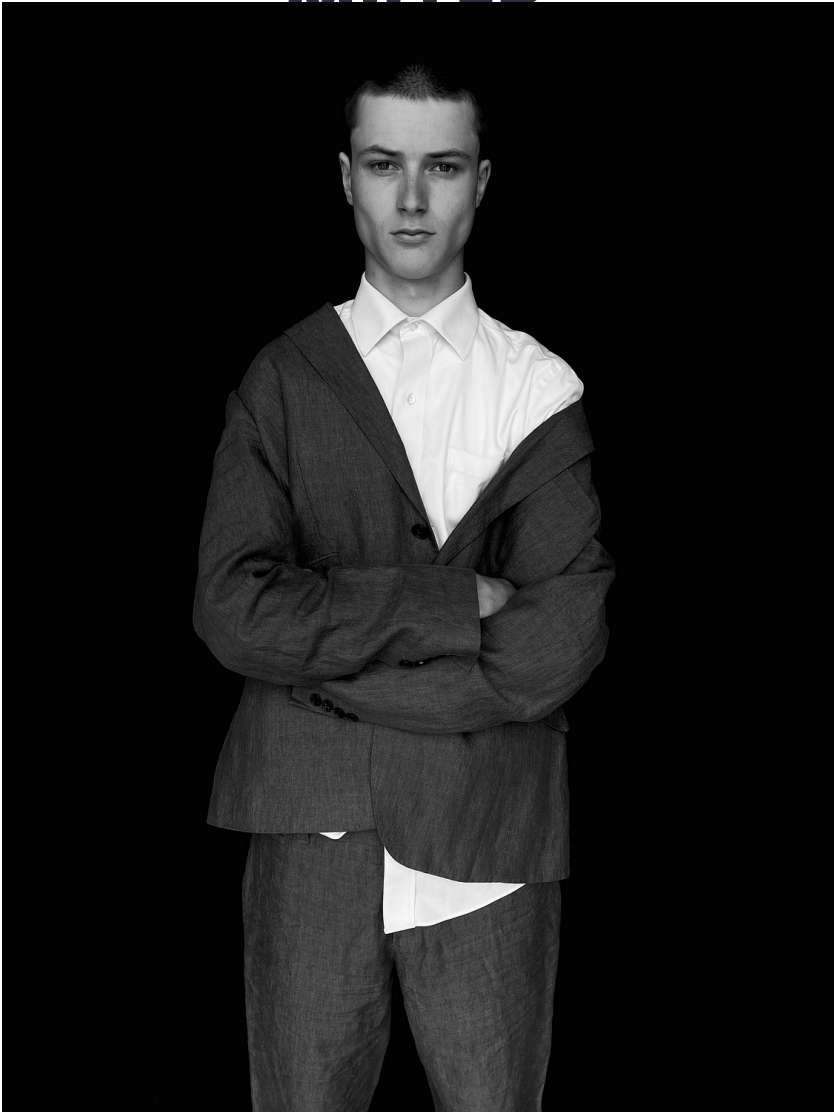

CALEB MACEACHERN

HEIGHT 6' 1" (185.5CM) COLLAR 14½" SUIT 36" (91.5CM) WAIST 29" (73.5CM) SLEEVE 32"
(81.5CM) INSEAM 30" SHOES 9½" HAIR BROWN EYES HAZEL