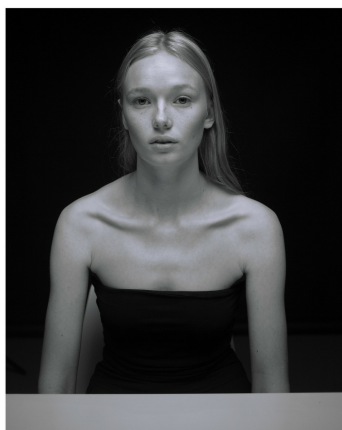

CHARLOTTE LEACH

HEIGHT 5' 9" (175CM) BUST 32A WAIST 24½" (62.5CM) HIPS 35" (89CM) DRESS 2US (32EUR) SHOES 8US HAIR LIGHT BLOND
EYES BLUE

CHARLOTTE LEACH

HEIGHT 5' 9" (175CM) BUST 32A WAIST 24½" (62.5CM) HIPS 35" (89CM) DRESS 2US (32EUR) SHOES 8US HAIR LIGHT BLOND
EYES BLUE

CHARLOTTE LEACH

HEIGHT 5' 9" (175CM) BUST 32A WAIST 24½" (62.5CM) HIPS 35" (89CM) DRESS 2US (32EUR) SHOES 8US HAIR LIGHT BLOND
EYES BLUE