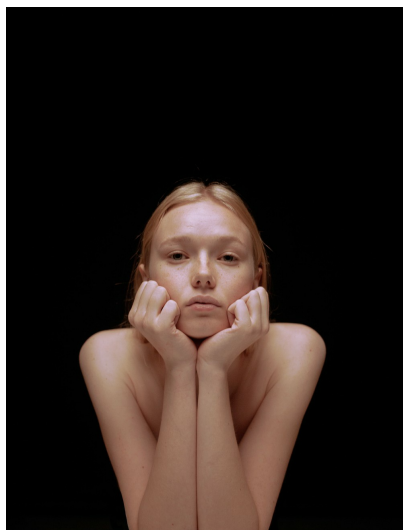

CHARLOTTE LEACH

HEIGHT 5' 9" (175CM) BUST 32A WAIST 24½" (62.5CM) HIPS 35" (89CM) DRESS 2US (32EUR) SHOES 8US HAIR LIGHT BLOND
EYES BLUE

CHARLOTTE LEACH

HEIGHT 5' 9" (175CM) BUST 32A WAIST 24½" (62.5CM) HIPS 35" (89CM) DRESS 2US (32EUR) SHOES 8US HAIR LIGHT BLOND
EYES BLUE

CHARLOTTE LEACH

HEIGHT 5' 9" (175CM) BUST 32A WAIST 24½" (62.5CM) HIPS 35" (89CM) DRESS 2US (32EUR) SHOES 8US HAIR LIGHT BLOND
EYES BLUE