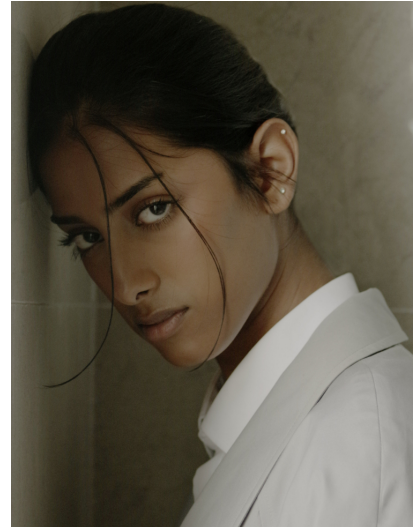

JAZMINE CARTER

HEIGHT 5' 9" (175CM) BUST 32A WAIST 24" (61CM) HIPS 32" (81.5CM) DRESS 2US (32EUR) SHOES 9US HAIR BLACK EYES BROWN

JAZMINE CARTER

HEIGHT 5' 9" (175CM) BUST 32A WAIST 24" (61CM) HIPS 32" (81.5CM) DRESS 2US (32EUR) SHOES 9US HAIR BLACK EYES BROWN