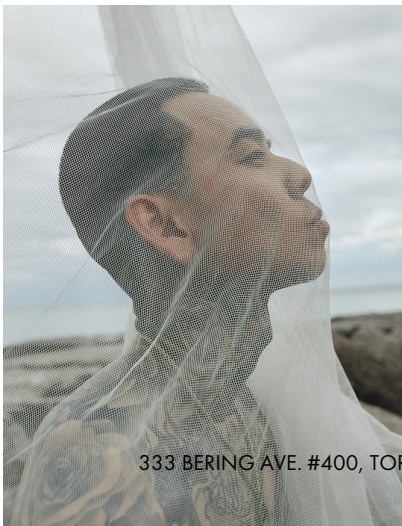

MICHAEL NGUYEN

HEIGHT 5' 11" (180CM) COLLAR 14½" SUIT 38" (96CM) WAIST 30" (76CM) SLEEVE 33" (83.5CM) INSEAM 32" SHOES 9½US
HAIR BLOND EYES BROWN

MICHAEL NGUYEN

HEIGHT 5' 11" (180CM) COLLAR 14½" SUIT 38" (96CM) WAIST 30" (76CM) SLEEVE 33" (83.5CM) INSEAM 32" SHOES 9½US
HAIR BLOND EYES BROWN

MICHAEL NGUYEN

HEIGHT 5' 11" (180CM) COLLAR 14½" SUIT 38" (96CM) WAIST 30" (76CM) SLEEVE 33" (83.5CM) INSEAM 32" SHOES 9½US
HAIR BLOND EYES BROWN