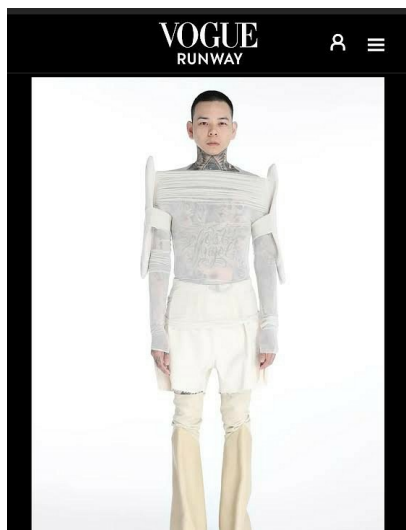

MICHAEL NGUYEN

HEIGHT 5' 11" (180CM) COLLAR 14½" SUIT 38" (96CM) WAIST 30" (76CM) SLEEVE 33" (83.5CM) INSEAM 32" SHOES 9½US
HAIR BLOND EYES BROWN

MICHAEL NGUYEN

HEIGHT 5' 11" (180CM) COLLAR 14½" SUIT 38" (96CM) WAIST 30" (76CM) SLEEVE 33" (83.5CM) INSEAM 32" SHOES 9½US
HAIR BLOND EYES BROWN

MICHAEL NGUYEN

HEIGHT 5' 11" (180CM) COLLAR 14½" SUIT 38" (96CM) WAIST 30" (76CM) SLEEVE 33" (83.5CM) INSEAM 32" SHOES 9½US
HAIR BLOND EYES BROWN