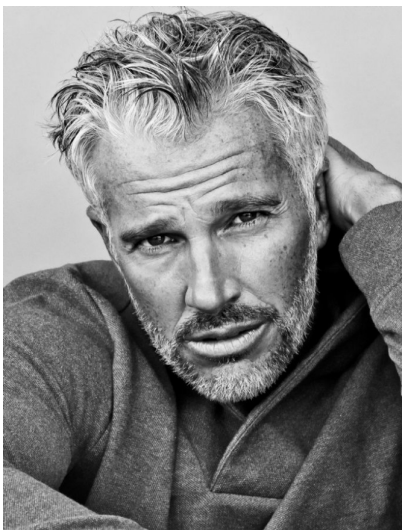

MICHAEL JUSTIN

HEIGHT 6' 1" (185CM) COLLAR 16" SUIT 42" (107CM) WAIST 32" (81CM) SLEEVE 34" (86CM) INSEAM 34" SHOES 13US HAIR
SALT & PEPPER EYES BLUE

MICHAEL JUSTIN

HEIGHT 6' 1" (185CM) COLLAR 16" SUIT 42" (107CM) WAIST 32" (81CM) SLEEVE 34" (86CM) INSEAM 34" SHOES 13US HAIR
SALT & PEPPER EYES BLUE