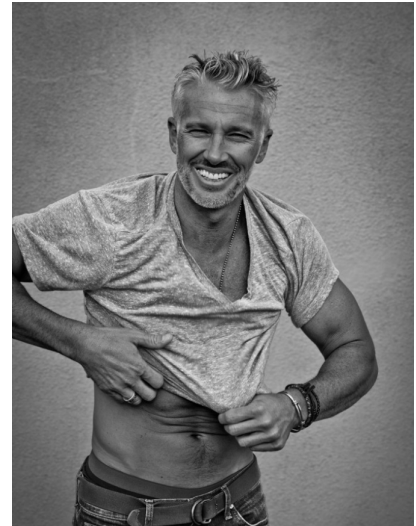

MICHAEL JUSTIN

HEIGHT 6' 1" (185CM) COLLAR 16" SUIT 42" (107CM) WAIST 32" (81CM) SLEEVE 34" (86CM) INSEAM 34" SHOES 13US HAIR
SALT & PEPPER EYES BLUE

MICHAEL JUSTIN

HEIGHT 6' 1" (185CM) COLLAR 16" SUIT 42" (107CM) WAIST 32" (81CM) SLEEVE 34" (86CM) INSEAM 34" SHOES 13US HAIR
SALT & PEPPER EYES BLUE