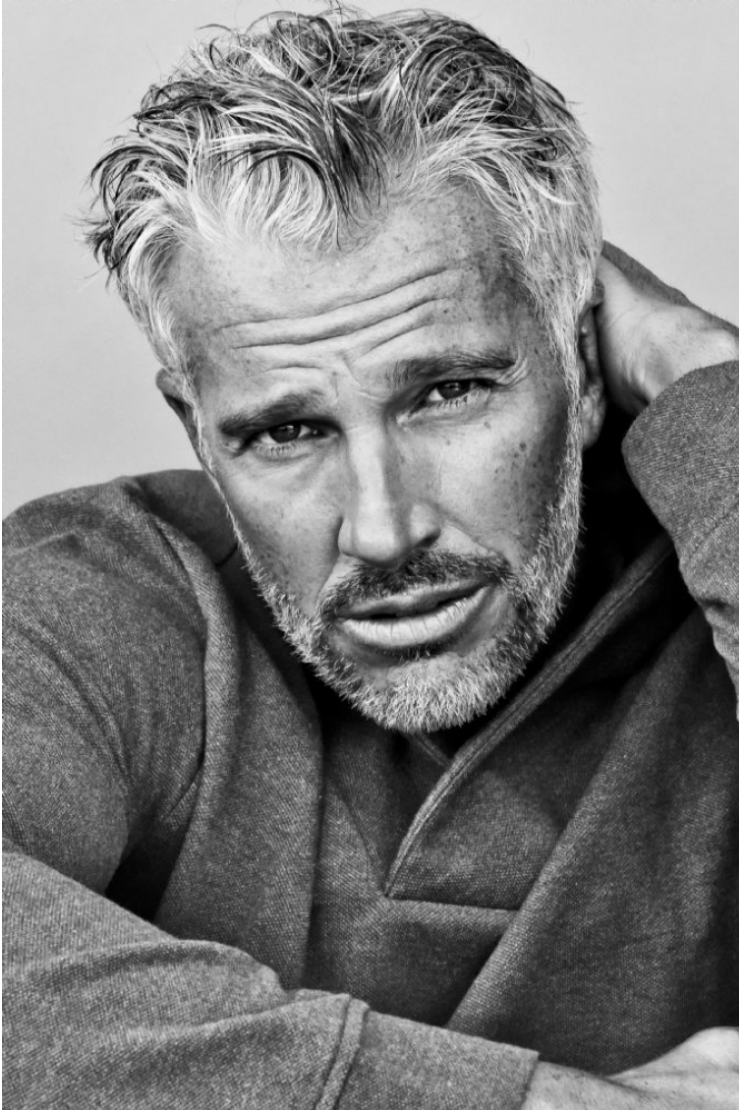

MICHAEL JUSTIN

HEIGHT 6' 1" (185CM) COLLAR 16" SUIT 42" (107CM) WAIST 32" (81CM) SLEEVE 34"
(86CM) INSEAM 34" SHOES 13US HAIR SALT & PEPPER EYES BLUE

MICHAEL JUSTIN

HEIGHT 6' 1" (185CM) COLLAR 16" SUIT 42" (107CM) WAIST 32" (81CM) SLEEVE 34"
(86CM) INSEAM 34" SHOES 13US HAIR SALT & PEPPER EYES BLUE

UNITED STATES

photography: Phyllis Lane
make-up & hair: Diane Aiello
fashion design: Burberry and Salvatore Ferragamo
wardrobe styling: Diane Aiello
assistant: Nomi Mes
model: Michael Justin

Long Sleeve Hoodie By Vince
Bandol Jacket by Madisen Supply
Black Full Cargo Jogger Pants by Vince
Double Face Scarf by Saks Fifth Avenue