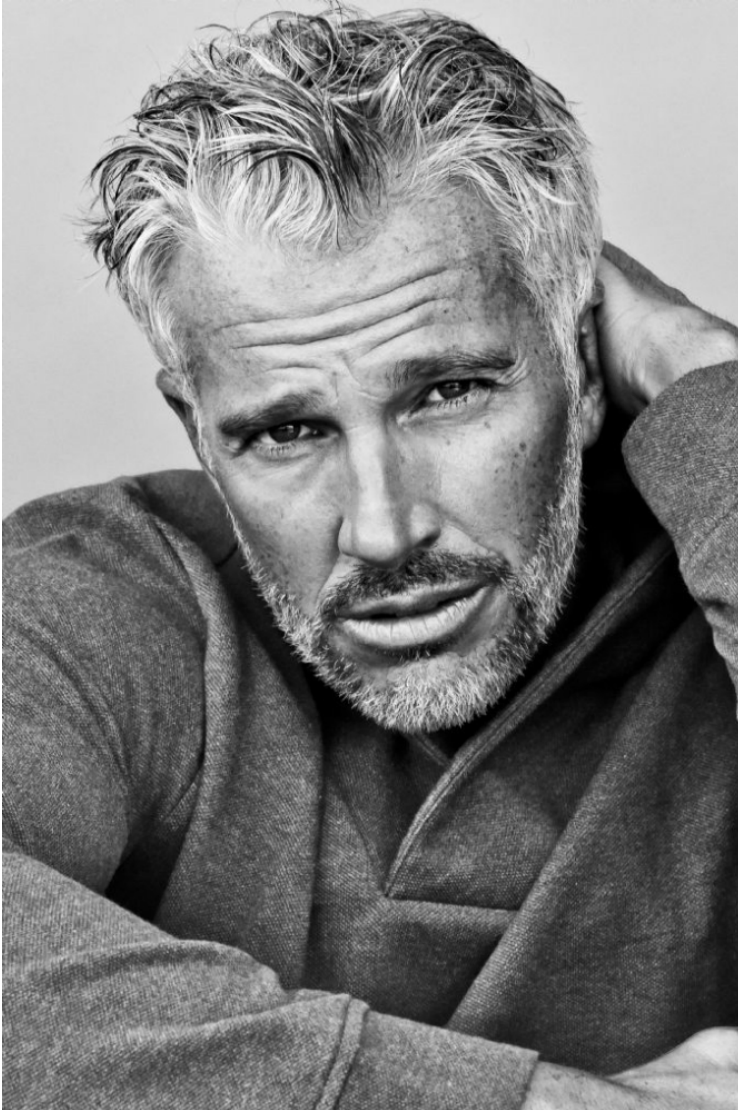

MICHAEL JUSTIN

HEIGHT 6' 1" (185CM) COLLAR 16" SUIT 42" (107CM) WAIST 32" (81CM) SLEEVE 34"
(86CM) INSEAM 34" SHOES 13US HAIR SALT & PEPPER EYES BLUE

MICHAEL JUSTIN

HEIGHT 6' 1" (185CM) COLLAR 16" SUIT 42" (107CM) WAIST 32" (81CM) SLEEVE 34"
(86CM) INSEAM 34" SHOES 13US HAIR SALT & PEPPER EYES BLUE

Into the Wild

UNITED STATES
photography: Phyllis Lane
make-up & hair: Diane Aiello
fashion design: Burberry and Salvatore Ferragamo
wardrobe styling: Diane Aiello
assistant: Nomi Mes
model: Michael Justin