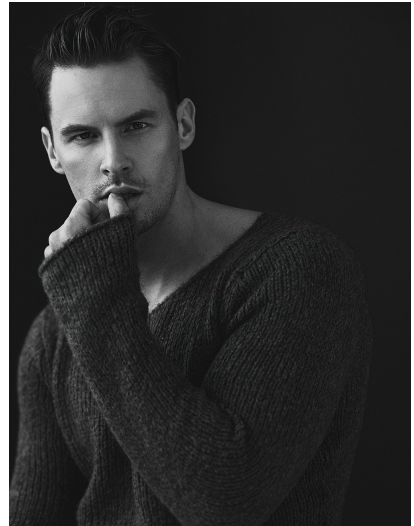

# CRAIG MAJOR

HEIGHT 5' 10½" (179CM) COLLAR 15" SUIT 40" (101.5CM) WAIST 32" (81CM) INSEAM 32" SHOES 8½US HAIR BROWN EYES GREEN BROWN