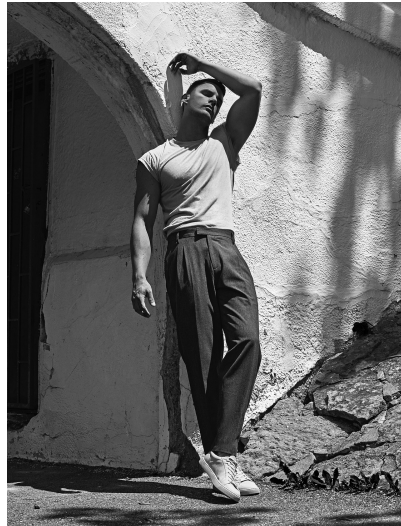

# CRAIG MAJOR

HEIGHT 5' 10½" (179CM) COLLAR 15" SUIT 40" (101.5CM) WAIST 32" (81CM) INSEAM 32" SHOES 8½US HAIR BROWN EYES GREEN BROWN