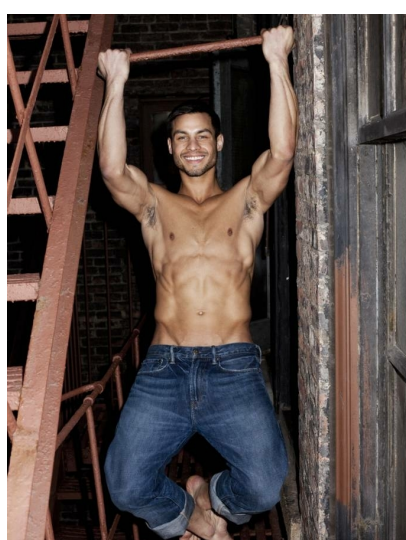

# JONATHAN NIZIOL

HEIGHT 6' 1" (185CM) COLLAR 16" SUIT 42" (106.5CM) WAIST 32" (81.5CM) SLEEVE 33" (84CM) INSEAM 34" SHOES 11 US HAIR DARK BROWN EYES GREEN